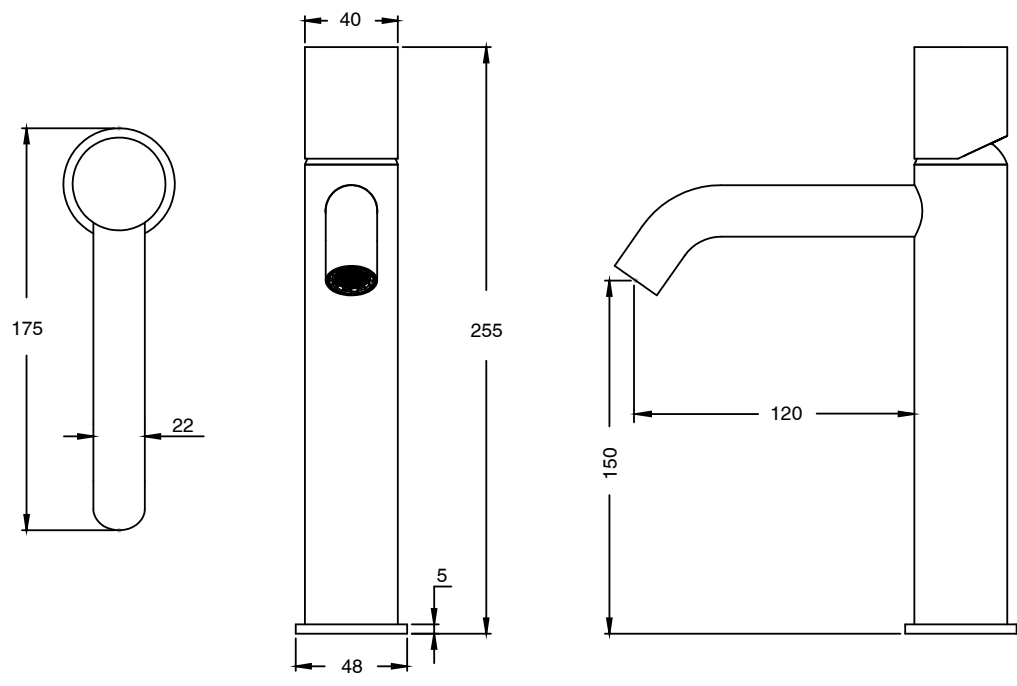

SUSSEX

Sussex Pure Medium Height Basin Mixer Curved PVD Brushed Bronze (5 Star) Lead Free

49936

SPECIFICATIONS

Recommended Use	Residential;Commercial
Colour Finish	Brushed Bronze
Primary Material	Lead Free Brass
Recommended Pressure Range	150 - 500 kPa as per AS3500
Max Continuous Working Temperature (deg C)	65
Min Continuous Working Temperature (deg C)	1

WARRANTY

Residential Use (Years)	40
Commercial Use (Years)	10

Please refer to Sussex Warranty page for full Terms and Conditions

Dimensions are nominal measurements only.

CLEANING RECOMMENDATIONS:

We recommend the use of soapy water or approved cleaners. This product should not be cleaned with abrasive materials. Damage caused by any improper treatment is not covered by the product warranty. Refer to Warranty Conditions

Disclaimer: Products in this specification manual must by regulation be installed by licensed and registered trade people. The manufacturer/distributor reserves the right to vary specifications or delete models from their range without prior notification. Dimensions are nominal measurements only. Dimensions and set-outs listed are correct at time of publication however the manufacturer/distributor takes no responsibility for printing errors.

Published 07/05/2026

To see the complete Sussex range go to www.reece.com.au