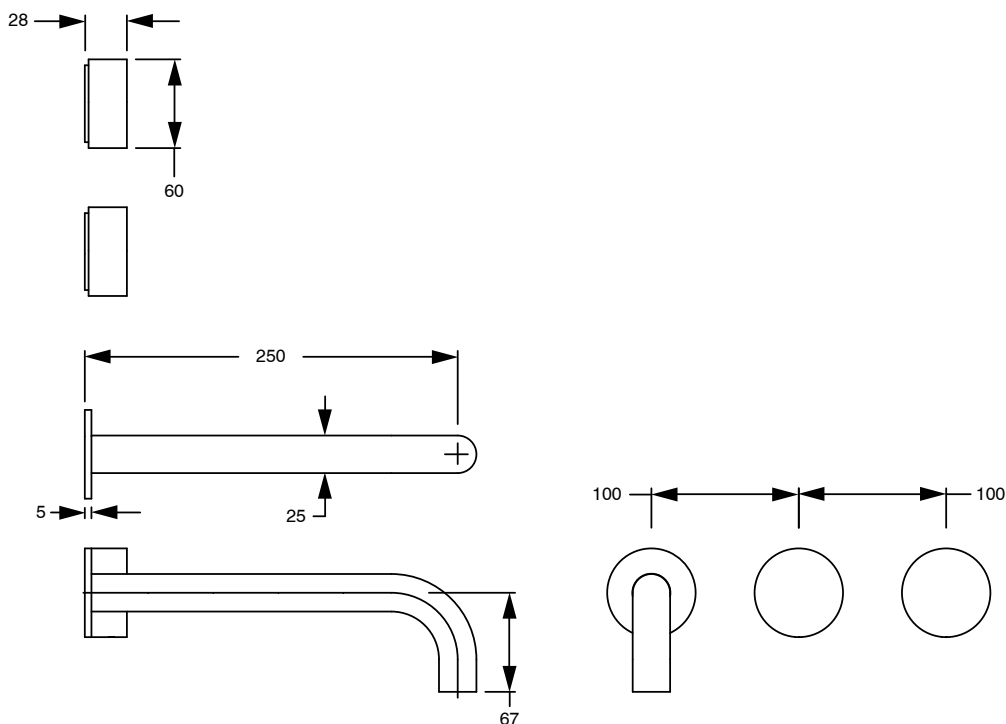

SUSSEX

Sussex Pure Wall Bath Hostess System 250mm with Linear Textured Handles PVD Brushed Nickel Lead Free

46892

SPECIFICATIONS

Recommended Use	Residential;Commercial
Colour Finish	Brushed Nickel
Primary Material	Lead Free Brass
Recommended Pressure Range	150 - 500 kPa as per AS3500
Max Continuous Working Temperature (deg C)	65
Min Continuous Working Temperature (deg C)	1

WARRANTY

Residential Use (Years)	40
Commercial Use (Years)	10

Please refer to Sussex Warranty page for full Terms and Conditions

Dimensions are nominal measurements only.

CLEANING RECOMMENDATIONS:

We recommend the use of soapy water or approved cleaners. This product should not be cleaned with abrasive materials. Damage caused by any improper treatment is not covered by the product warranty. Refer to Warranty Conditions

Disclaimer: Products in this specification manual must by regulation be installed by licensed and registered trade people. The manufacturer/distributor reserves the right to vary specifications or delete models from their range without prior notification. Dimensions are nominal measurements only. Dimensions and set-outs listed are correct at time of publication however the manufacturer/distributor takes no responsibility for printing errors.

Published 14/05/2026

To see the complete Sussex range go to
www.reece.com.au