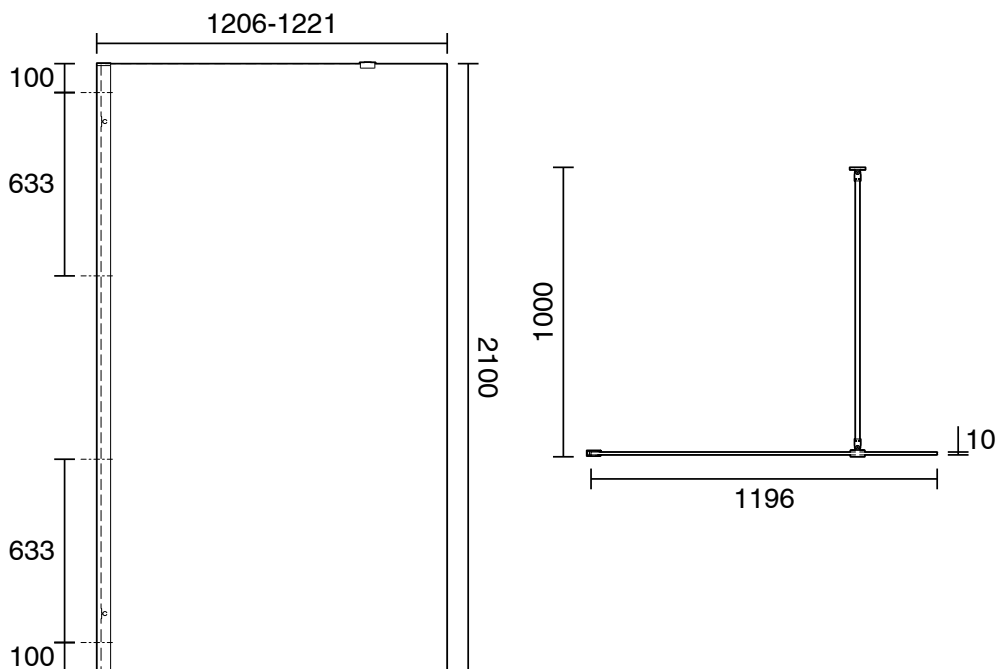

KADO

Kado Lux Frameless Rectangular Panel with Wall Channel Clear Glass 1200mm Matte Black

1710080

SPECIFICATIONS

Recommended Use	Residential;Commercial
Colour Finish	Matte Black;Clear
Primary Material	Glass
Frame Configuration	Frameless
Screen Shape	Rectangular
Screen Appearance	Clear
Screen Fixing	Channel
Mounting	Wall

WARRANTY

Residential & Commercial Use (Years)	7
Spare Parts & Labour (Years)	1

Please refer to Kado Warranty Page for full Terms and Conditions

Dimensions are nominal measurements only.

CLEANING RECOMMENDATIONS:

We recommend the use of soapy water or approved cleaners. This product should not be cleaned with abrasive materials. Damage caused by any improper treatment is not covered by the product warranty. Refer to Warranty Conditions

Disclaimer: Products in this specification manual must by regulation be installed by licensed and registered trade people. The manufacturer/distributor reserves the right to vary specifications or delete models from their range without prior notification. Dimensions are nominal measurements only. Dimensions and set-outs listed are correct at time of publication however the manufacturer/distributor takes no responsibility for printing errors.

Published 01/04/2026

To see the complete Kado range go to www.reece.com.au