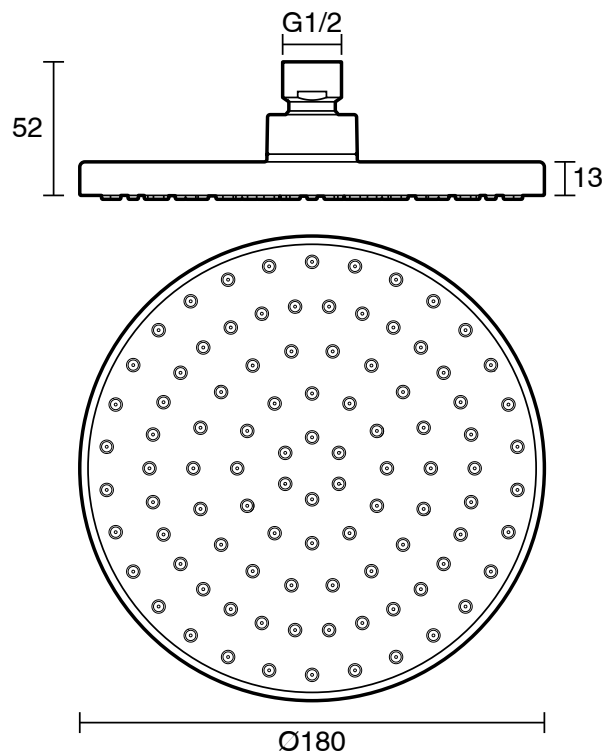

Posh Bristol MK2 Round Overhead Shower 180mm Chrome (3 Star)

32560

SPECIFICATIONS

Recommended Use	Residential;Commercial
Colour Finish	Polished Chrome
Primary Material	ABS
Recommended Pressure Range	150 - 500 kPa as per AS3500
Max Continuous Working Temperature (deg C)	60
Min Continuous Working Temperature (deg C)	5
Hot Water Unit Suitability	Continuous Flow;Storage Tank

WARRANTY

Residential & Commercial Use (Years)	25
Spare Parts & Labour (Years)	1

Please refer to Posh Warranty Page for full Terms and Conditions

Dimensions are nominal measurements only.

CLEANING RECOMMENDATIONS:

We recommend the use of soapy water or approved cleaners. This product should not be cleaned with abrasive materials. Damage caused by any improper treatment is not covered by the product warranty. Refer to Warranty Conditions

Disclaimer: Products in this specification manual must by regulation be installed by licensed and registered trade people. The manufacturer/distributor reserves the right to vary specifications or delete models from their range without prior notification. Dimensions are nominal measurements only. Dimensions and set-outs listed are correct at time of publication however the manufacturer/distributor takes no responsibility for printing errors.

Published 01/04/2026

To see the complete Posh range go to
www.reece.com.au