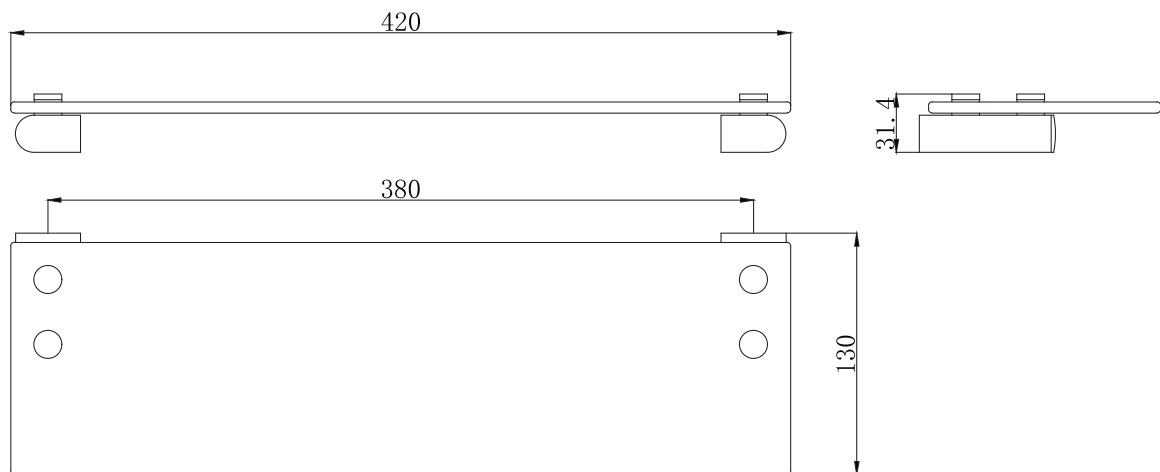

mizu

Mizu Soothe Glass Shelf & Holder Chrome

9504041

SPECIFICATIONS

Recommended Use	Residential;Commercial
Colour Finish	Polished Chrome
Primary Material	Brass

WARRANTY

Residential & Commercial Use (Years)	25
Spare Parts & Labour (Years)	1

Please refer to Mizu Warranty page for full Terms and Conditions

Dimensions are nominal measurements only.

CLEANING RECOMMENDATIONS:

We recommend the use of soapy water or approved cleaners. This product should not be cleaned with abrasive materials. Damage caused by any improper treatment is not covered by the product warranty. Refer to Warranty Conditions

Disclaimer: Products in this specification manual must by regulation be installed by licensed and registered trade people. The manufacturer/distributor reserves the right to vary specifications or delete models from their range without prior notification. Dimensions are nominal measurements only. Dimensions and set-outs listed are correct at time of publication however the manufacturer/distributor takes no responsibility for printing errors.

Published 01/04/2026

To see the complete Mizu range go to www.reece.com.au