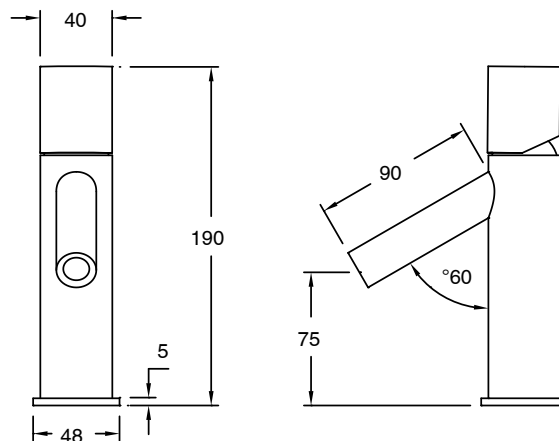

SUSSEX

Sussex Pure Basin Mixer with Linear Textured Handles Chrome (6 Star) Lead Free

46919

SPECIFICATIONS	
Recommended Use	Residential;Commercial
Colour Finish	Polished Chrome
Primary Material	Lead Free Brass
Recommended Pressure Range	150 - 500 kPa as per AS3500
Max Continuous Working Temperature (deg C)	65
Min Continuous Working Temperature (deg C)	1
WARRANTY	
Residential Use (Years)	40
Commercial Use (Years)	10
<i>Please refer to Sussex Warranty page for full Terms and Conditions</i>	

Disclaimer: Products in this specification manual must by regulation be installed by licensed and registered trade people. The manufacturer/distributor reserves the right to vary specifications or delete models from their range without prior notification. Dimensions are nominal measurements only. Dimensions and set-outs listed are correct at time of publication however the manufacturer/distributor takes no responsibility for printing errors.