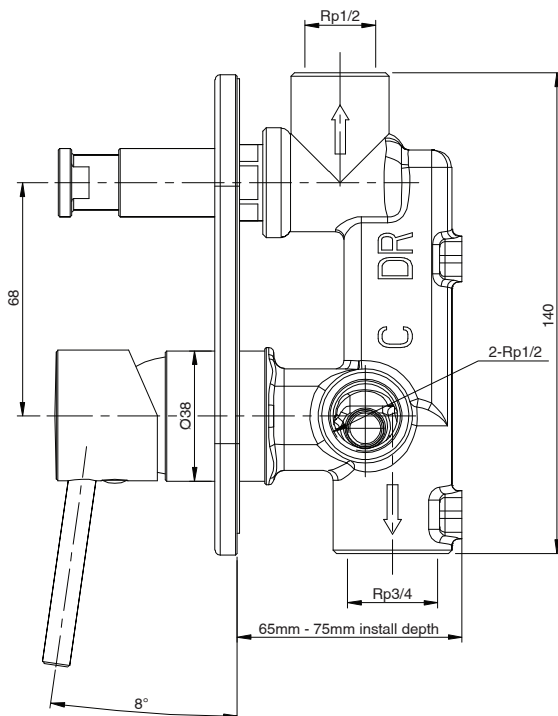

Dimensions are nominal measurements only.

CLEANING RECOMMENDATIONS:

We recommend the use of soapy water or approved cleaners. This product should not be cleaned with abrasive materials. Damage caused by any improper treatment is not covered by the product warranty. Refer to Warranty Conditions

Disclaimer: Products in this specification manual must by regulation be installed by licensed and registered trade people. The manufacturer/distributor reserves the right to vary specifications or delete models from their range without prior notification. Dimensions are nominal measurements only. Dimensions and set-outs listed are correct at time of publication however the manufacturer/distributor takes no responsibility for printing errors.

Published 01/04/2026

To see the complete Mizu range go to www.reece.com.au