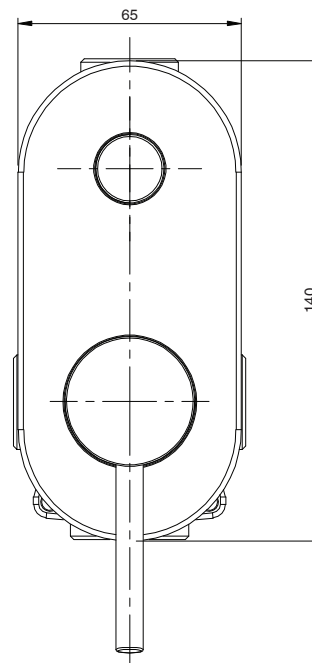

Dimensions are nominal measurements only.

CLEANING RECOMMENDATIONS:

We recommend the use of soapy water or approved cleaners. This product should not be cleaned with abrasive materials. Damage caused by any improper treatment is not covered by the product warranty. Refer to Warranty Conditions

Disclaimer: Products in this specification manual must by regulation be installed by licensed and registered trade people. The manufacturer/distributor reserves the right to vary specifications or delete models from their range without prior notification. Dimensions are nominal measurements only. Dimensions and set-outs listed are correct at time of publication however the manufacturer/distributor takes no responsibility for printing errors.

Published 01/04/2026

To see the complete Mizu range go to www.reece.com.au