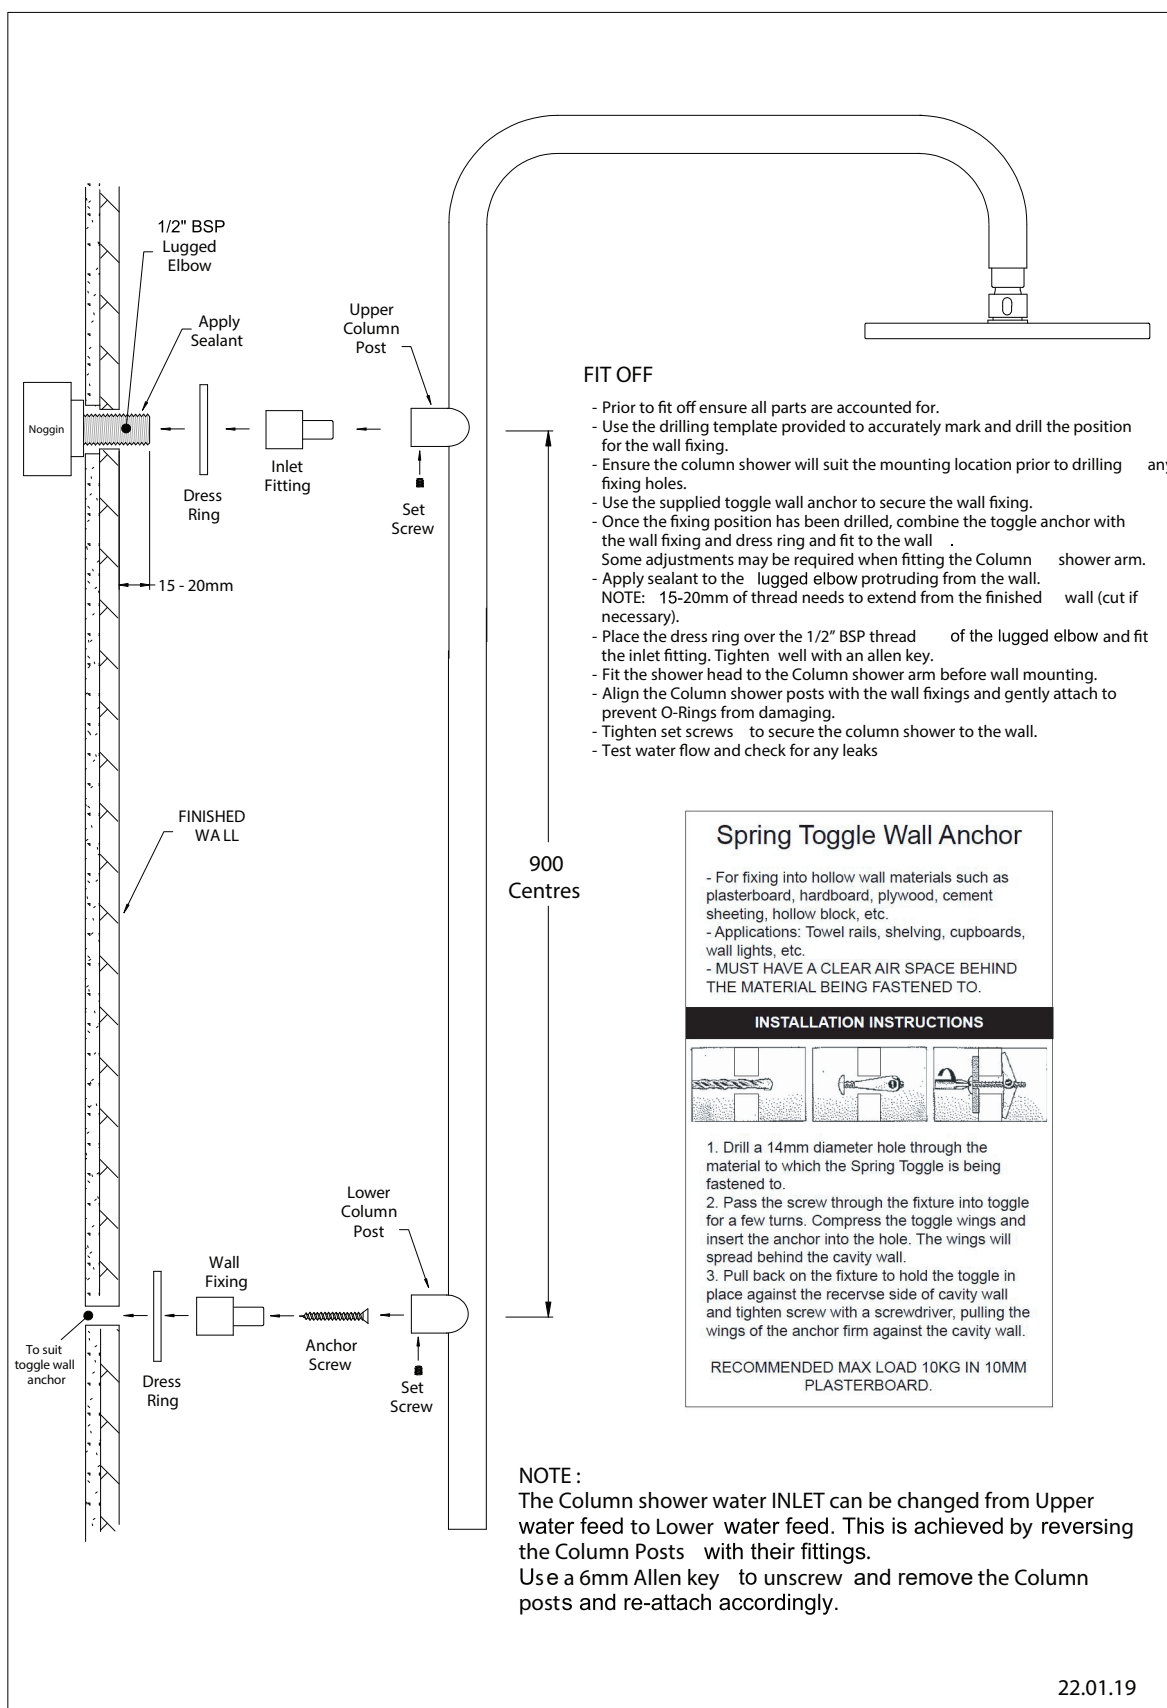

## Sussex Pure Column Shower Arm Only

22.01.19