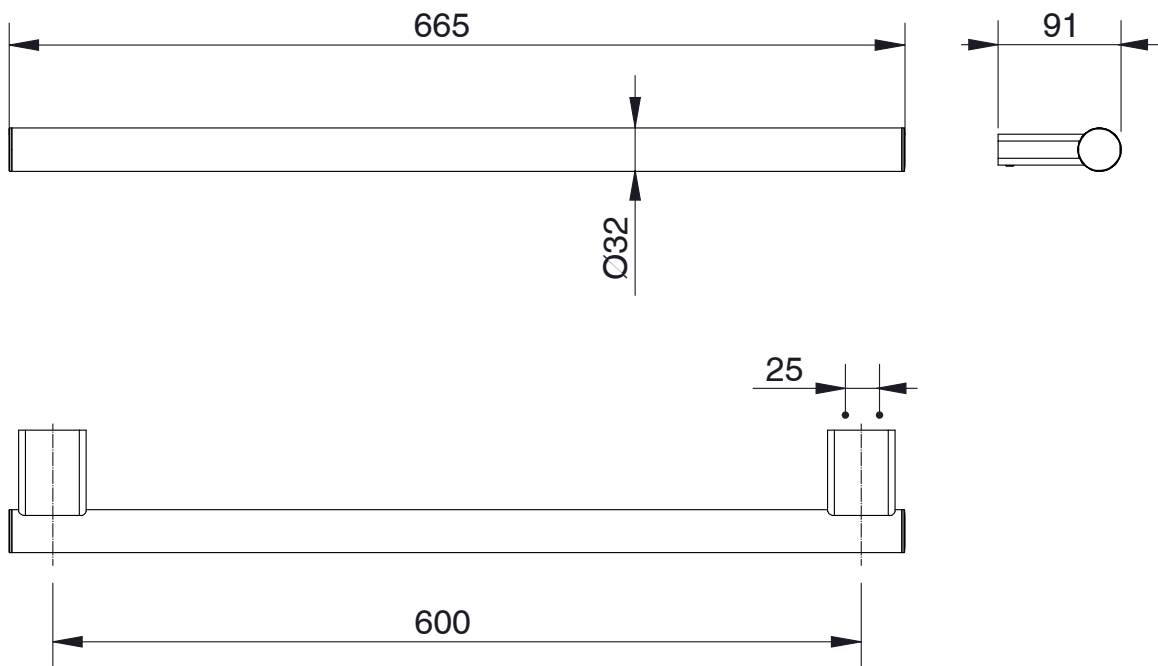

Mizu Drift Assisted Living Straight Grab Rail 600mm Chrome Plated

2218607

SPECIFICATIONS

Recommended Use	Residential;Commercial
Colour Finish	Polished Chrome
Primary Material	Brass

WARRANTY

Residential & Commercial Use (Years)	25
Spare Parts & Labour (Years)	1

Please refer to Mizu Warranty page for full Terms and Conditions

Dimensions are nominal measurements only.

CLEANING RECOMMENDATIONS:

We recommend the use of soapy water or approved cleaners. This product should not be cleaned with abrasive materials. Damage caused by any improper treatment is not covered by the product warranty. Refer to Warranty Conditions

Disclaimer: Products in this specification manual must by regulation be installed by licensed and registered trade people. The manufacturer/distributor reserves the right to vary specifications or delete models from their range without prior notification. Dimensions are nominal measurements only. Dimensions and set-outs listed are correct at time of publication however the manufacturer/distributor takes no responsibility for printing errors.

Published 01/04/2026

To see the complete Mizu range go to www.reece.com.au