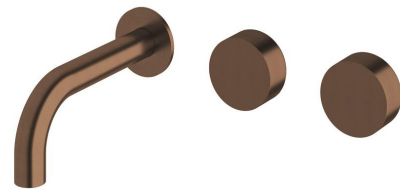

## Sussex Pure Wall Basin Hostess System 160mm PVD Brushed Bronze (3 Star) Lead Free

50755

SPECIFICATIONS	
Recommended Use	Residential;Commercial
Colour Finish	Brushed Bronze
Primary Material	Lead Free Brass
Recommended Pressure Range	150 - 500 kPa as per AS3500
Max Continuous Working Temperature (deg C)	65
Min Continuous Working Temperature (deg C)	1
WARRANTY	
Residential Use (Years)	40
Commercial Use (Years)	10
<i>Please refer to Sussex Warranty page for full Terms and Conditions</i>	