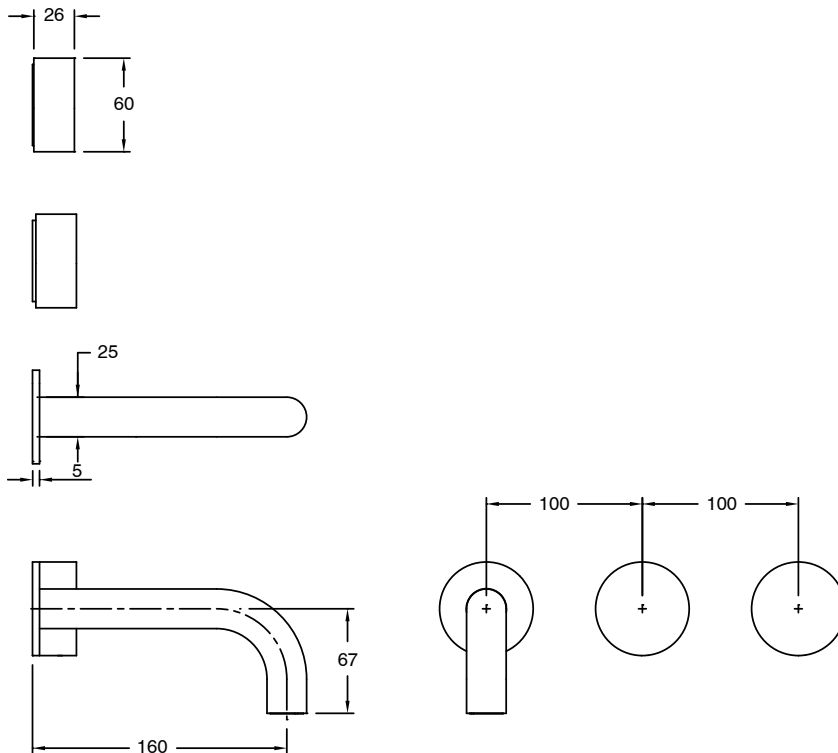

## Sussex Pure Wall Basin Hostess System 160mm PVD Brushed Bronze (3 Star) Lead Free

50755

SPECIFICATIONS	
Recommended Use	Residential;Commercial
Colour Finish	Brushed Bronze
Primary Material	Lead Free Brass
Recommended Pressure Range	150 - 500 kPa as per AS3500
Max Continuous Working Temperature (deg C)	65
Min Continuous Working Temperature (deg C)	1
WARRANTY	
Residential Use (Years)	40
Commercial Use (Years)	10
<i>Please refer to Sussex Warranty page for full Terms and Conditions</i>	

Dimensions are nominal measurements only.