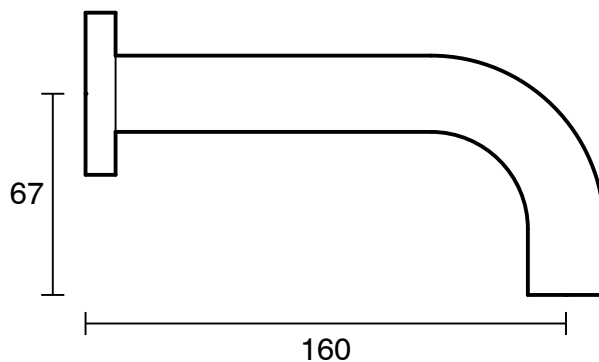

SUSSEX

Scala 25 Wall Outlet Curved 160mm PVD Brushed Gold (3 Star) Lead Free

51121

SPECIFICATIONS

Recommended Use	Residential;Commercial
Colour Finish	Brushed Gold
Primary Material	Lead Free Brass
Recommended Pressure Range	150 - 500 kPa as per AS3500
Max Continuous Working Temperature (deg C)	65
Min Continuous Working Temperature (deg C)	1

WARRANTY

Residential Use (Years)	40
Commercial Use (Years)	10

Please refer to Sussex Warranty page for full Terms and Conditions

Dimensions are nominal measurements only.

CLEANING RECOMMENDATIONS:

We recommend the use of soapy water or approved cleaners. This product should not be cleaned with abrasive materials. Damage caused by any improper treatment is not covered by the product warranty. Refer to Warranty Conditions

Disclaimer: Products in this specification manual must by regulation be installed by licensed and registered trade people. The manufacturer/distributor reserves the right to vary specifications or delete models from their range without prior notification. Dimensions are nominal measurements only. Dimensions and set-outs listed are correct at time of publication however the manufacturer/distributor takes no responsibility for printing errors.

Published 30/04/2026

To see the complete Sussex range go to www.reece.com.au