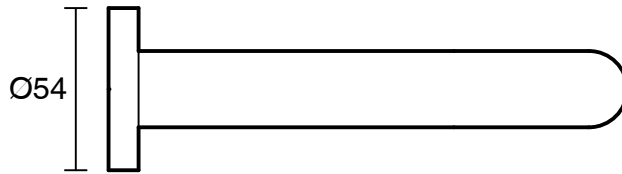

SUSSEX

Scala 25 Wall Outlet Curved 160mm PVD Brushed Gold (3 Star) Lead Free

51121

SPECIFICATIONS

Recommended Use	Residential;Commercial
Colour Finish	Brushed Gold
Primary Material	Lead Free Brass
Recommended Pressure Range	150 - 500 kPa as per AS3500
Max Continuous Working Temperature (deg C)	65
Min Continuous Working Temperature (deg C)	1

WARRANTY

Residential Use (Years)	40
Commercial Use (Years)	10

Please refer to Sussex Warranty page for full Terms and Conditions

Dimensions are nominal measurements only.

CLEANING RECOMMENDATIONS:

We recommend the use of soapy water or approved cleaners. This product should not be cleaned with abrasive materials. Damage caused by any improper treatment is not covered by the product warranty. Refer to Warranty Conditions

Disclaimer: Products in this specification manual must by regulation be installed by licensed and registered trade people. The manufacturer/distributor reserves the right to vary specifications or delete models from their range without prior notification. Dimensions are nominal measurements only. Dimensions and set-outs listed are correct at time of publication however the manufacturer/distributor takes no responsibility for printing errors.

Published 30/04/2026

To see the complete Sussex range go to www.reece.com.au