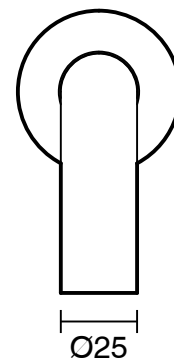

SUSSEX

Scala 25 Wall Outlet Curved 160mm PVD Brushed Gold (3 Star) Lead Free

51121

SPECIFICATIONS

Recommended Use	Residential;Commercial
Colour Finish	Brushed Gold
Primary Material	Lead Free Brass
Recommended Pressure Range	150 - 500 kPa as per AS3500
Max Continuous Working Temperature (deg C)	65
Min Continuous Working Temperature (deg C)	1

WARRANTY

Residential Use (Years)	40
Commercial Use (Years)	10

Please refer to Sussex Warranty page for full Terms and Conditions

Dimensions are nominal measurements only.

CLEANING RECOMMENDATIONS:

We recommend the use of soapy water or approved cleaners. This product should not be cleaned with abrasive materials. Damage caused by any improper treatment is not covered by the product warranty. Refer to Warranty Conditions

Disclaimer: Products in this specification manual must by regulation be installed by licensed and registered trade people. The manufacturer/distributor reserves the right to vary specifications or delete models from their range without prior notification. Dimensions are nominal measurements only. Dimensions and set-outs listed are correct at time of publication however the manufacturer/distributor takes no responsibility for printing errors.

Published 30/04/2026

To see the complete Sussex range go to www.reece.com.au