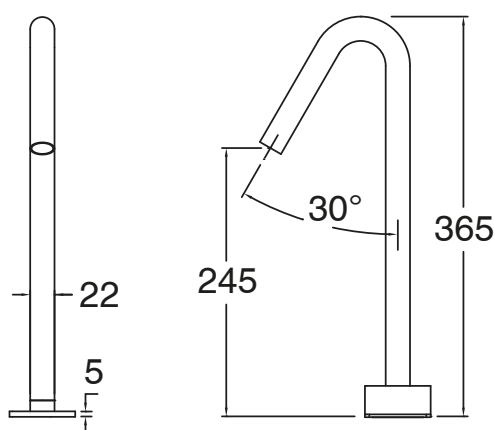

SUSSEX

Sussex Pure Vessel Basin Outlet PVD Matte Black (5 Star) Lead Free

50693

SPECIFICATIONS	
Recommended Use	Residential;Commercial
Colour Finish	Matte Black
Primary Material	Lead Free Brass
Recommended Pressure Range	150 - 500 kPa as per AS3500
Max Continuous Working Temperature (deg C)	65
Min Continuous Working Temperature (deg C)	1
WARRANTY	
Residential Use (Years)	40
Commercial Use (Years)	10
<i>Please refer to Sussex Warranty page for full Terms and Conditions</i>	

Disclaimer: Products in this specification manual must by regulation be installed by licensed and registered trade people. The manufacturer/distributor reserves the right to vary specifications or delete models from their range without prior notification. Dimensions are nominal measurements only. Dimensions and set-outs listed are correct at time of publication however the manufacturer/distributor takes no responsibility for printing errors.