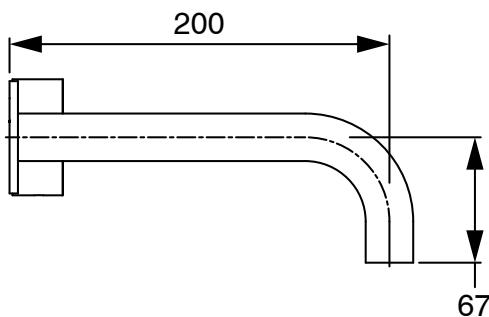

SUSSEX

Sussex Pure Progressive Wall Basin Mixer Tap System 200mm PVD Brushed Gunmetal (3 Star)

9511822

SPECIFICATIONS	
Recommended Use	Residential;Commercial
Colour Finish	Brushed Smoke Gunmetal
Primary Material	DR Brass
Recommended Pressure Range	150 - 500 kPa as per AS3500
Max Continuous Working Temperature (deg C)	65
Min Continuous Working Temperature (deg C)	1
WARRANTY	
Residential Use (Years)	40
Commercial Use (Years)	10

Please refer to Sussex Warranty page for full Terms and Conditions

Dimensions are nominal measurements only.

CLEANING RECOMMENDATIONS:

We recommend the use of soapy water or approved cleaners. This product should not be cleaned with abrasive materials. Damage caused by any improper treatment is not covered by the product warranty. Refer to Warranty Conditions

Disclaimer: Products in this specification manual must by regulation be installed by licensed and registered trade people. The manufacturer/distributor reserves the right to vary specifications or delete models from their range without prior notification. Dimensions are nominal measurements only. Dimensions and set-outs listed are correct at time of publication however the manufacturer/distributor takes no responsibility for printing errors.

Published 01/04/2026

To see the complete Sussex range go to www.reece.com.au