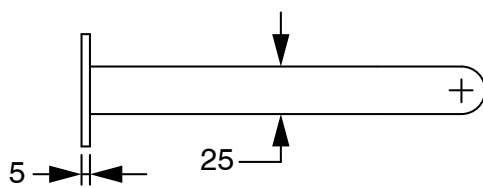

SUSSEX

Sussex Pure Progressive Wall Basin Mixer Tap System 200mm PVD Brushed Gunmetal (3 Star)

9511822

SPECIFICATIONS	
Recommended Use	Residential;Commercial
Colour Finish	Brushed Smoke Gunmetal
Primary Material	DR Brass
Recommended Pressure Range	150 - 500 kPa as per AS3500
Max Continuous Working Temperature (deg C)	65
Min Continuous Working Temperature (deg C)	1
WARRANTY	
Residential Use (Years)	40
Commercial Use (Years)	10

Please refer to Sussex Warranty page for full Terms and Conditions

Dimensions are nominal measurements only.

CLEANING RECOMMENDATIONS:

We recommend the use of soapy water or approved cleaners. This product should not be cleaned with abrasive materials. Damage caused by any improper treatment is not covered by the product warranty. Refer to Warranty Conditions

Disclaimer: Products in this specification manual must by regulation be installed by licensed and registered trade people. The manufacturer/distributor reserves the right to vary specifications or delete models from their range without prior notification. Dimensions are nominal measurements only. Dimensions and set-outs listed are correct at time of publication however the manufacturer/distributor takes no responsibility for printing errors.

Published 01/04/2026

To see the complete Sussex range go to www.reece.com.au