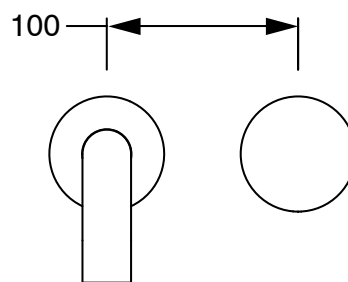

SUSSEX

Sussex Pure Progressive Wall Basin Mixer Tap System 200mm PVD Brushed Gunmetal (3 Star)

9511822

SPECIFICATIONS	
Recommended Use	Residential;Commercial
Colour Finish	Brushed Smoke Gunmetal
Primary Material	DR Brass
Recommended Pressure Range	150 - 500 kPa as per AS3500
Max Continuous Working Temperature (deg C)	65
Min Continuous Working Temperature (deg C)	1
WARRANTY	
Residential Use (Years)	40
Commercial Use (Years)	10

Please refer to Sussex Warranty page for full Terms and Conditions

Dimensions are nominal measurements only.

CLEANING RECOMMENDATIONS:

We recommend the use of soapy water or approved cleaners. This product should not be cleaned with abrasive materials. Damage caused by any improper treatment is not covered by the product warranty. Refer to Warranty Conditions

Disclaimer: Products in this specification manual must by regulation be installed by licensed and registered trade people. The manufacturer/distributor reserves the right to vary specifications or delete models from their range without prior notification. Dimensions are nominal measurements only. Dimensions and set-outs listed are correct at time of publication however the manufacturer/distributor takes no responsibility for printing errors.

Published 01/04/2026

To see the complete Sussex range go to www.reece.com.au