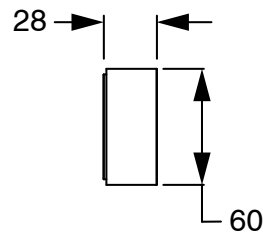

SUSSEX

Sussex Pure Progressive Wall Basin Mixer Tap System 200mm PVD Brushed Gunmetal (3 Star)

9511822

SPECIFICATIONS	
Recommended Use	Residential;Commercial
Colour Finish	Brushed Smoke Gunmetal
Primary Material	DR Brass
Recommended Pressure Range	150 - 500 kPa as per AS3500
Max Continuous Working Temperature (deg C)	65
Min Continuous Working Temperature (deg C)	1
WARRANTY	
Residential Use (Years)	40
Commercial Use (Years)	10

Please refer to Sussex Warranty page for full Terms and Conditions

Dimensions are nominal measurements only.

CLEANING RECOMMENDATIONS:

We recommend the use of soapy water or approved cleaners. This product should not be cleaned with abrasive materials. Damage caused by any improper treatment is not covered by the product warranty. Refer to Warranty Conditions

Disclaimer: Products in this specification manual must by regulation be installed by licensed and registered trade people. The manufacturer/distributor reserves the right to vary specifications or delete models from their range without prior notification. Dimensions are nominal measurements only. Dimensions and set-outs listed are correct at time of publication however the manufacturer/distributor takes no responsibility for printing errors.

Published 01/04/2026

To see the complete Sussex range go to www.reece.com.au