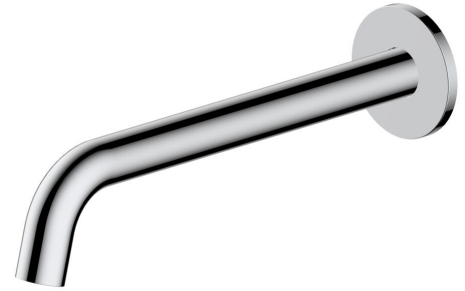

# mizu

## Mizu Drift Wall Basin/Bath Outlet Curve Spout 250mm Chrome (6 Star) Lead Free

2267210

SPECIFICATIONS	
Recommended Use	Residential;Commercial
Colour Finish	Polished Chrome
Primary Material	Lead Free Brass
Recommended Pressure Range	150 - 500 kPa as per AS3500
Max Continuous Working Temperature (deg C)	65
Min Continuous Working Temperature (deg C)	5
WARRANTY	
Residential & Commercial Use (Years)	25
Spare Parts & Labour (Years)	1
<i>Please refer to Mizu Warranty page for full Terms and Conditions</i>	