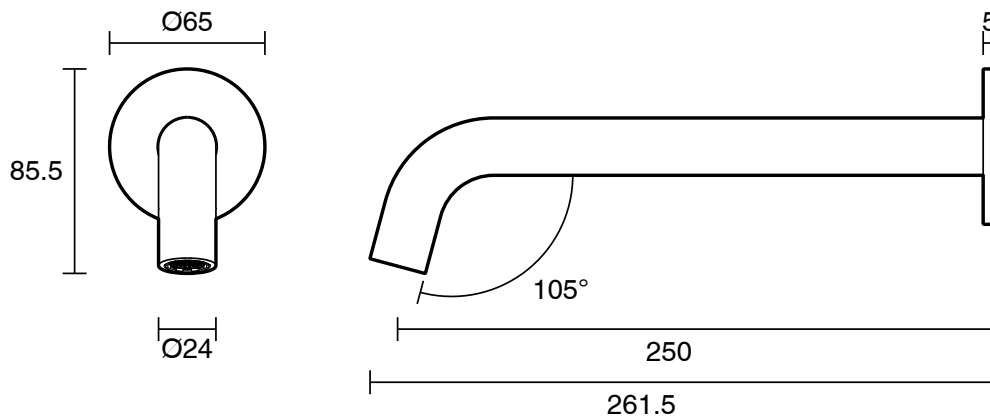

## Mizu Drift Wall Basin/Bath Outlet Curve Spout 250mm Chrome (6 Star) Lead Free

2267210

SPECIFICATIONS	
Recommended Use	Residential;Commercial
Colour Finish	Polished Chrome
Primary Material	Lead Free Brass
Recommended Pressure Range	150 - 500 kPa as per AS3500
Max Continuous Working Temperature (deg C)	65
Min Continuous Working Temperature (deg C)	5
WARRANTY	
Residential & Commercial Use (Years)	25
Spare Parts & Labour (Years)	1
<i>Please refer to Mizu Warranty page for full Terms and Conditions</i>	

Dimensions are nominal measurements only.