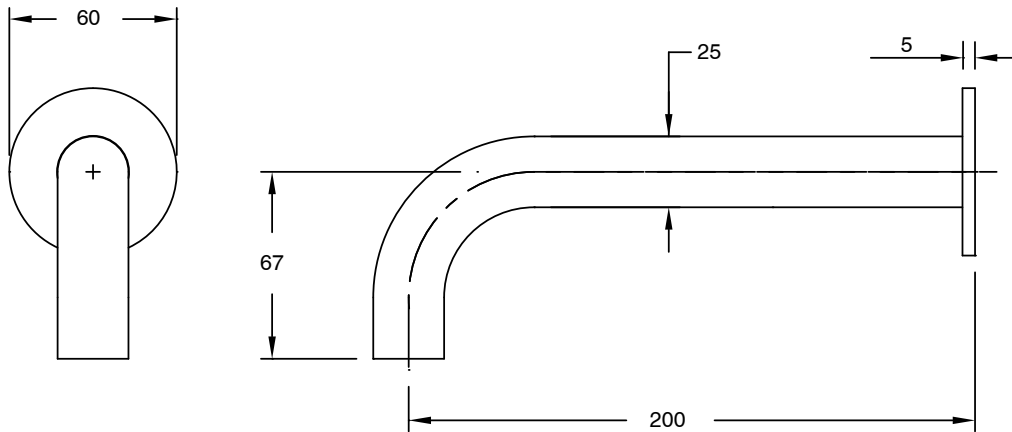

SUSSEX

Sussex Pure Wall Bath Outlet 200mm Matte Black

2281231

SPECIFICATIONS

Recommended Use	Residential;Commercial
Colour Finish	Matte Black
Primary Material	DR Brass
Recommended Pressure Range	150 - 500 kPa as per AS3500
Max Continuous Working Temperature (deg C)	65
Min Continuous Working Temperature (deg C)	1

WARRANTY

Residential Use (Years)	40
Commercial Use (Years)	10

Please refer to Sussex Warranty page for full Terms and Conditions

Dimensions are nominal measurements only.

CLEANING RECOMMENDATIONS:

We recommend the use of soapy water or approved cleaners. This product should not be cleaned with abrasive materials. Damage caused by any improper treatment is not covered by the product warranty. Refer to Warranty Conditions

Disclaimer: Products in this specification manual must by regulation be installed by licensed and registered trade people. The manufacturer/distributor reserves the right to vary specifications or delete models from their range without prior notification. Dimensions are nominal measurements only. Dimensions and set-outs listed are correct at time of publication however the manufacturer/distributor takes no responsibility for printing errors.

Published 09/04/2026

To see the complete Sussex range go to www.reece.com.au