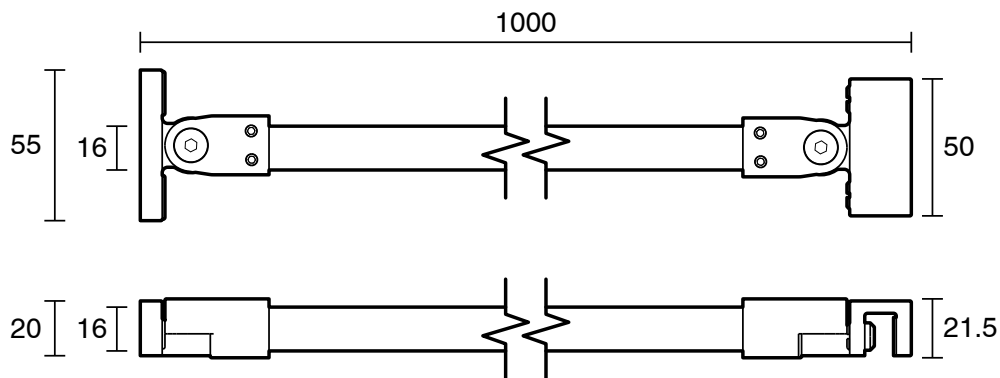

KADO

Kado Lux Shower Screen Support Bar 1000mm Matte Black

1705971

SPECIFICATIONS	
Recommended Use	Residential;Commercial
Colour Finish	Matte Black
Primary Material	Stainless Steel
Mounting	Wall;Product Surface
WARRANTY	
Residential & Commercial Use (Years)	25
Spare Parts & Labour (Years)	1
<i>Please refer to Kado Warranty Page for full Terms and Conditions</i>	

Disclaimer: Products in this specification manual must by regulation be installed by licensed and registered trade people. The manufacturer/distributor reserves the right to vary specifications or delete models from their range without prior notification. Dimensions are nominal measurements only. Dimensions and set-outs listed are correct at time of publication however the manufacturer/distributor takes no responsibility for printing errors.