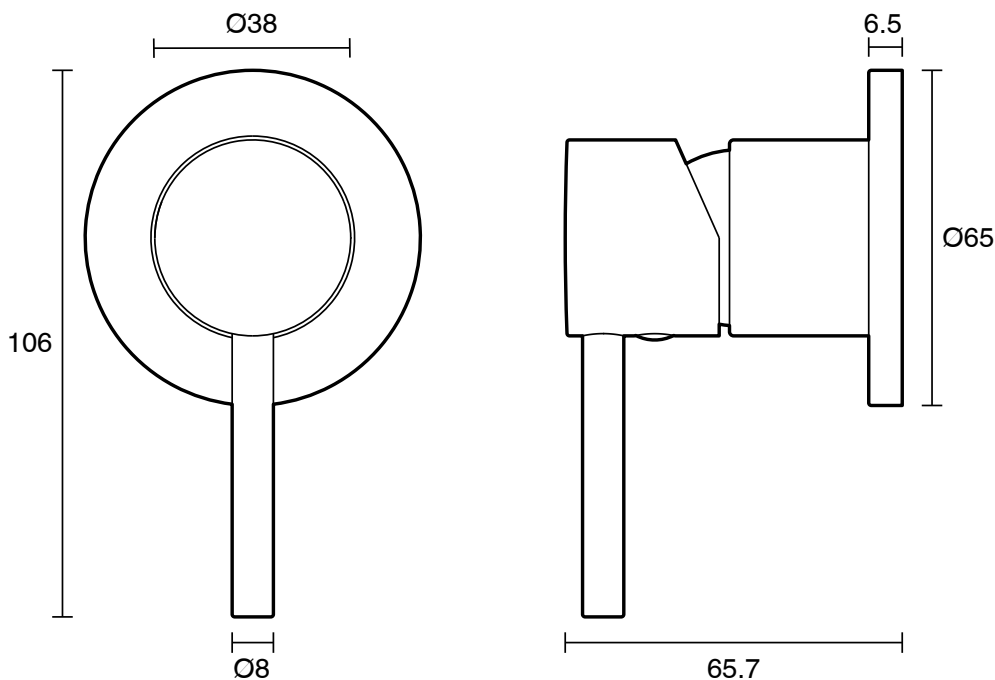

mizu

Mizu Drift Shower Mixer Trimset Brushed Brass Lead Free

2267283

SPECIFICATIONS	
Recommended Use	Residential;Commercial
Colour Finish	Brushed Brass
Primary Material	Lead Free Brass
Recommended Pressure Range	150 - 500 kPa as per AS3500
Max Continuous Working Temperature (deg C)	70
Min Continuous Working Temperature (deg C)	5
WARRANTY	
Residential & Commercial Use (Years)	25
Spare Parts & Labour (Years)	1
<i>Please refer to Mizu Warranty page for full Terms and Conditions</i>	

Disclaimer: Products in this specification manual must by regulation be installed by licensed and registered trade people. The manufacturer/distributor reserves the right to vary specifications or delete models from their range without prior notification. Dimensions are nominal measurements only. Dimensions and set-outs listed are correct at time of publication however the manufacturer/distributor takes no responsibility for printing errors.