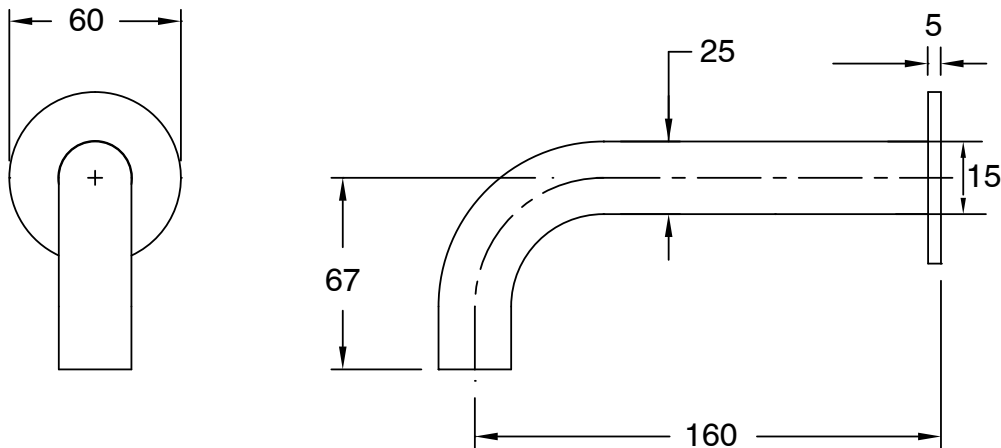

SUSSEX

Sussex Pure Wall Basin Outlet 160mm PVD Matte Black (3 Star) Lead Free

50869

SPECIFICATIONS	
Recommended Use	Residential;Commercial
Colour Finish	Matte Black
Primary Material	Lead Free Brass
Recommended Pressure Range	150 - 500 kPa as per AS3500
Max Continuous Working Temperature (deg C)	65
Min Continuous Working Temperature (deg C)	1
WARRANTY	
Residential Use (Years)	40
Commercial Use (Years)	10
<i>Please refer to Sussex Warranty page for full Terms and Conditions</i>	