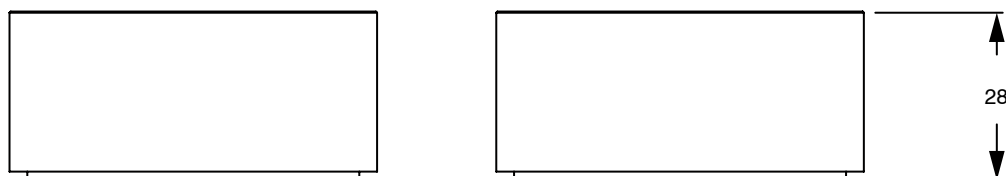

SUSSEX

Sussex Pure Progressive Dual Mixer System with Linear Textured Handles
PVD Brushed Bronze Lead Free
50321

SPECIFICATIONS

Recommended Use	Residential;Commercial
Colour Finish	Brushed Bronze
Primary Material	Lead Free Brass
Recommended Pressure Range	150 - 500 kPa as per AS3500
Max Continuous Working Temperature (deg C)	65
Min Continuous Working Temperature (deg C)	1

WARRANTY

Residential Use (Years)	40
Commercial Use (Years)	10

Please refer to Sussex Warranty page for full Terms and Conditions

Dimensions are nominal measurements only.

CLEANING RECOMMENDATIONS:

We recommend the use of soapy water or approved cleaners. This product should not be cleaned with abrasive materials. Damage caused by any improper treatment is not covered by the product warranty. Refer to Warranty Conditions

Disclaimer: Products in this specification manual must by regulation be installed by licensed and registered trade people. The manufacturer/distributor reserves the right to vary specifications or delete models from their range without prior notification. Dimensions are nominal measurements only. Dimensions and set-outs listed are correct at time of publication however the manufacturer/distributor takes no responsibility for printing errors.

Published 14/05/2026

To see the complete Sussex range go to www.reece.com.au