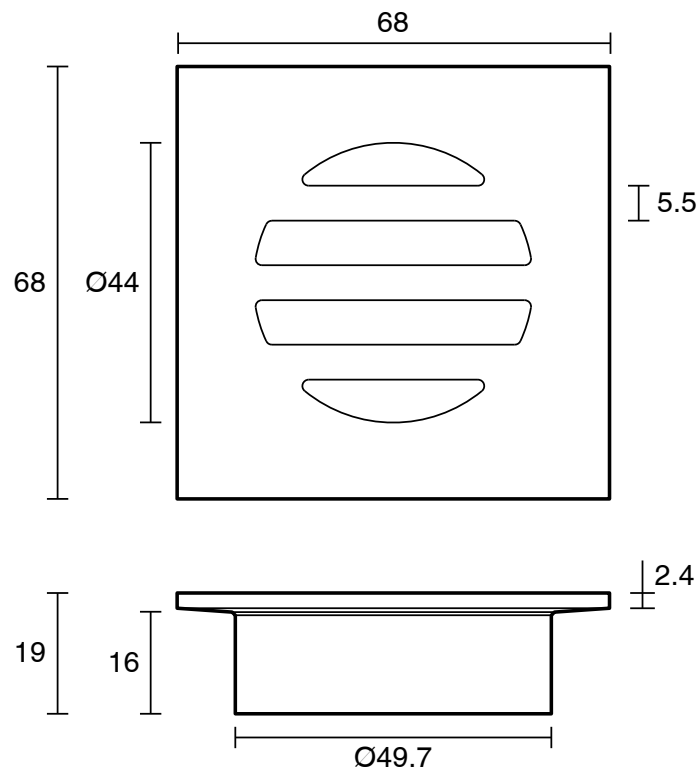

mizu

Mizu Drift Drop In Grate Square 50mm Brushed Nickel

9512197

SPECIFICATIONS	
Recommended Use	Residential;Commercial
Colour Finish	Brushed Nickel
Primary Material	DR Brass
WARRANTY	
Parts Replacement Only - excludes labour costs (Years)	1
<i>Please refer to Mizu Warranty page for full Terms and Conditions</i>	