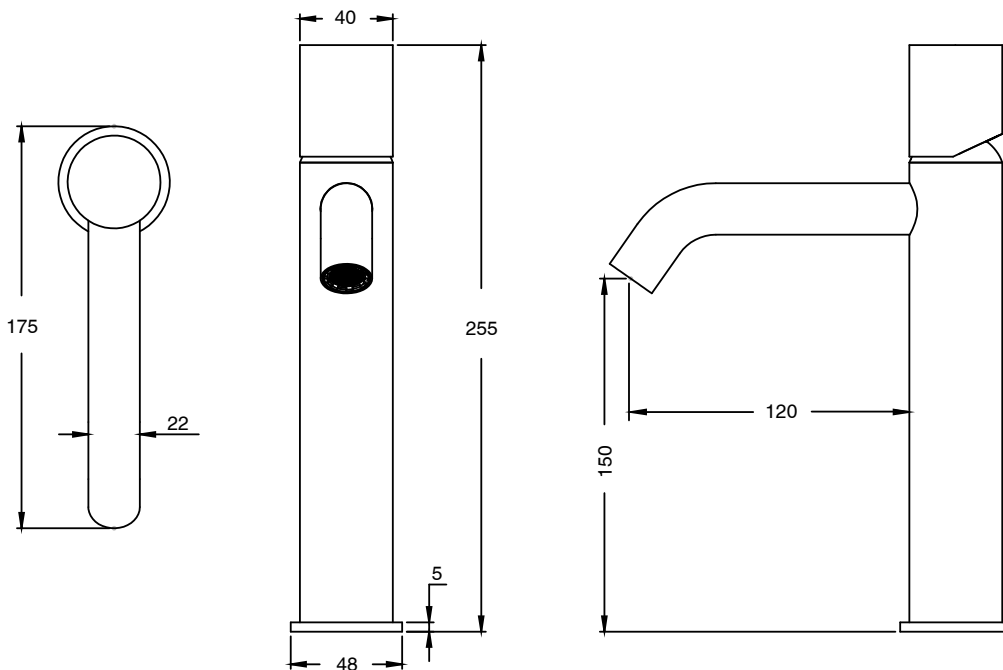

# SUSSEX

**Sussex Pure Medium Height Basin Mixer Tap Curved Spout with Diamond Textured Handle**  
**PVD Brushed Gold (5 Star)**  
**9510886**

SPECIFICATIONS	
Recommended Use	Residential;Commercial
Colour Finish	Brushed Gold
Primary Material	DR Brass
Recommended Pressure Range	150 - 500 kPa as per AS3500
Max Continuous Working Temperature (deg C)	65
Min Continuous Working Temperature (deg C)	1
WARRANTY	
Residential Use (Years)	40
Commercial Use (Years)	10
<i>Please refer to Sussex Warranty page for full Terms and Conditions</i>	

**Disclaimer:** Products in this specification manual must by regulation be installed by licensed and registered trade people. The manufacturer/distributor reserves the right to vary specifications or delete models from their range without prior notification. Dimensions are nominal measurements only. Dimensions and set-outs listed are correct at time of publication however the manufacturer/distributor takes no responsibility for printing errors.