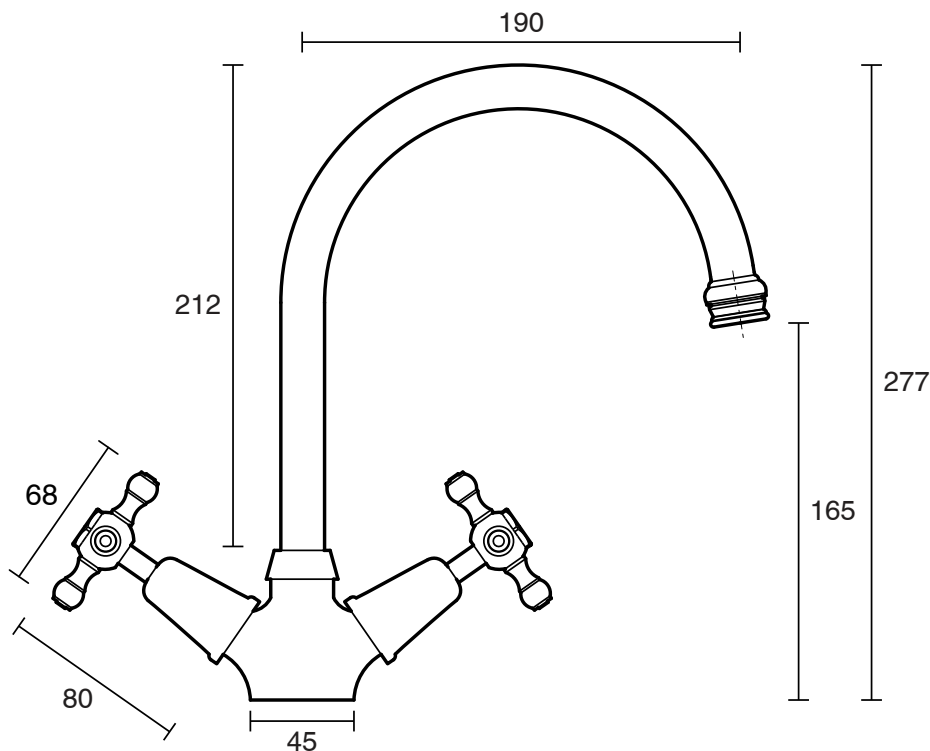

KADO

Kado Era Sink Twinner Small Cross Handles Chrome (5 Star)

9507634

SPECIFICATIONS

Recommended Use	Residential;Commercial
Colour	Chrome
Finish	Polished
Material	DR Brass
Recommended Pressure Range	150 - 500 kPa
Maximum Continuous Working Temperature	80 deg C
Suitable for Storage Tank Hot Water	Yes
Suitable for Continuous Flow Hot Water	Yes
Suitable for Gravity Feed Hot Water	No

WARRANTY

Residential & Commercial Use (Years)	25
Spare Parts & Labour (Years)	1

Please refer to Kado Warranty Page for full Terms and Conditions

Dimensions are nominal measurements only.

CLEANING RECOMMENDATIONS:

We recommend the use of soapy water or approved cleaners. This product should not be cleaned with abrasive materials. Damage caused by any improper treatment is not covered by the product warranty. Refer to Warranty Conditions

Disclaimer: Products in this specification manual must by regulation be installed by licensed and registered trade people. The manufacturer/distributor reserves the right to vary specifications or delete models from their range without prior notification. Dimensions are nominal measurements only. Dimensions and set-outs listed are correct at time of publication however the manufacturer/distributor takes no responsibility for printing errors.

Published 01/04/2026

To see the complete Kado range go to www.reece.com.au