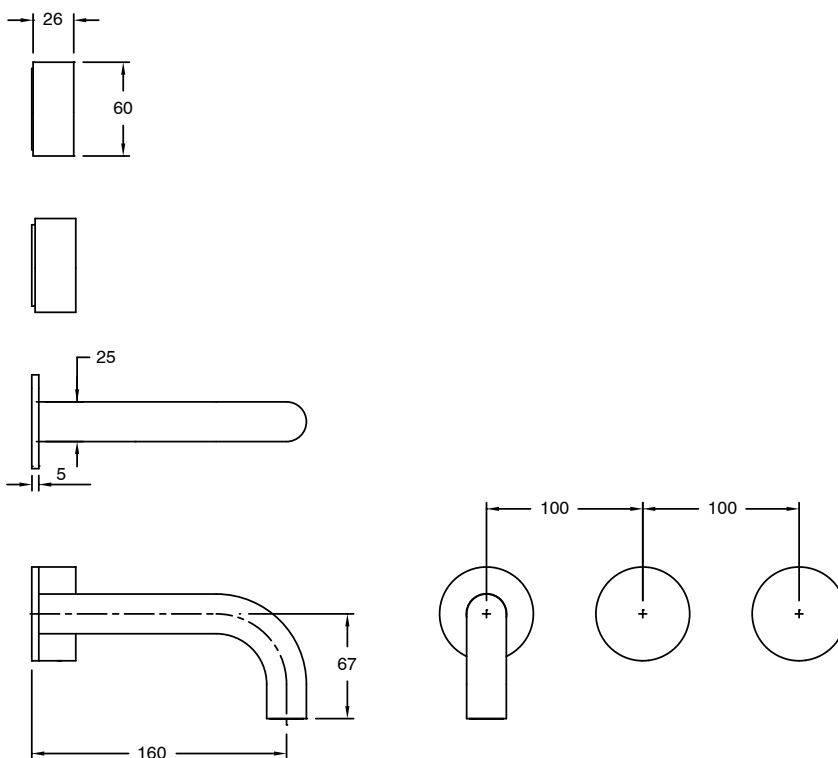

# SUSSEX

**Sussex Pure Wall Bath Hostess System 200mm with Cirque Textured Handles  
PVD Brushed Bronze Lead Free  
46839**

SPECIFICATIONS	
Recommended Use	Residential;Commercial
Colour Finish	Brushed Bronze
Primary Material	Lead Free Brass
Recommended Pressure Range	150 - 500 kPa as per AS3500
Max Continuous Working Temperature (deg C)	65
Min Continuous Working Temperature (deg C)	1
WARRANTY	
Residential Use (Years)	40
Commercial Use (Years)	10
<i>Please refer to Sussex Warranty page for full Terms and Conditions</i>	

**Disclaimer:** Products in this specification manual must by regulation be installed by licensed and registered trade people. The manufacturer/distributor reserves the right to vary specifications or delete models from their range without prior notification. Dimensions are nominal measurements only. Dimensions and set-outs listed are correct at time of publication however the manufacturer/distributor takes no responsibility for printing errors.