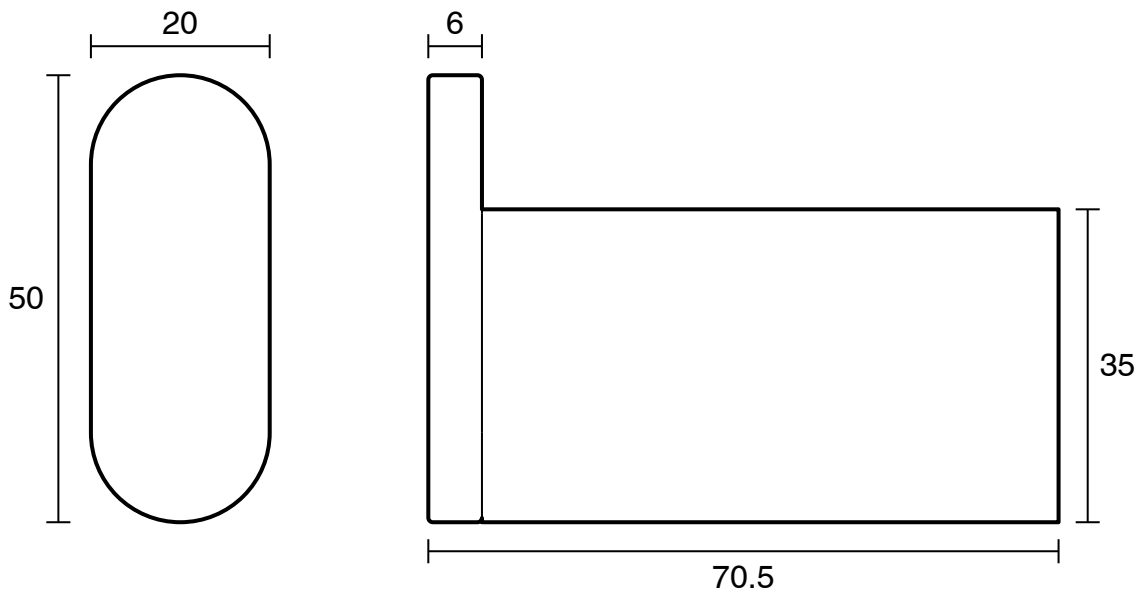

mizu

Mizu Soothe Robe Hook Brushed Gunmetal

2265122

SPECIFICATIONS

Recommended Use	Residential;Commercial
Colour Finish	Brushed Gunmetal
Primary Material	Brass

WARRANTY

Residential & Commercial Use (Years)	25
Spare Parts & Labour (Years)	1

Please refer to Mizu Warranty page for full Terms and Conditions

Dimensions are nominal measurements only.

CLEANING RECOMMENDATIONS:

We recommend the use of soapy water or approved cleaners. This product should not be cleaned with abrasive materials. Damage caused by any improper treatment is not covered by the product warranty. Refer to Warranty Conditions

Disclaimer: Products in this specification manual must by regulation be installed by licensed and registered trade people. The manufacturer/distributor reserves the right to vary specifications or delete models from their range without prior notification. Dimensions are nominal measurements only. Dimensions and set-outs listed are correct at time of publication however the manufacturer/distributor takes no responsibility for printing errors.

Published 01/04/2026

To see the complete Mizu range go to www.reece.com.au