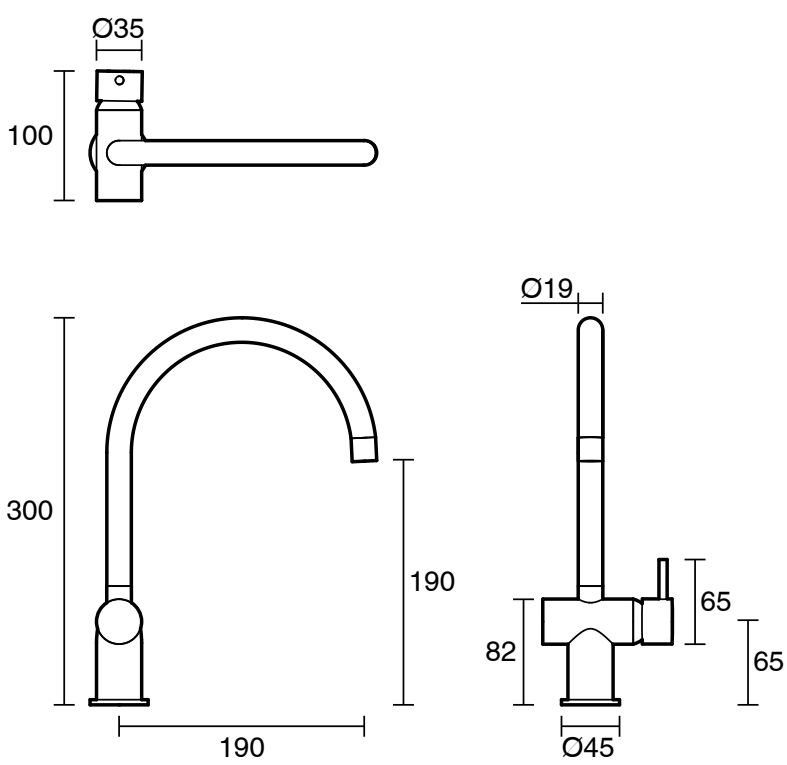

SUSSEX

Scala Mini Sink Mixer Curved Large Right Hand PVD Matte Black (5 Star) Lead Free

51858

SPECIFICATIONS

Recommended Use	Residential;Commercial
Colour Finish	Matte Black
Primary Material	Lead Free Brass
Recommended Pressure Range	150 - 500 kPa as per AS3500
Max Continuous Working Temperature (deg C)	65
Min Continuous Working Temperature (deg C)	1

WARRANTY

Residential Use (Years)	40
Commercial Use (Years)	10

Please refer to Sussex Warranty page for full Terms and Conditions

Dimensions are nominal measurements only.

CLEANING RECOMMENDATIONS:

We recommend the use of soapy water or approved cleaners. This product should not be cleaned with abrasive materials. Damage caused by any improper treatment is not covered by the product warranty. Refer to Warranty Conditions

Disclaimer: Products in this specification manual must by regulation be installed by licensed and registered trade people. The manufacturer/distributor reserves the right to vary specifications or delete models from their range without prior notification. Dimensions are nominal measurements only. Dimensions and set-outs listed are correct at time of publication however the manufacturer/distributor takes no responsibility for printing errors.

Published 30/04/2026

To see the complete Sussex range go to www.reece.com.au