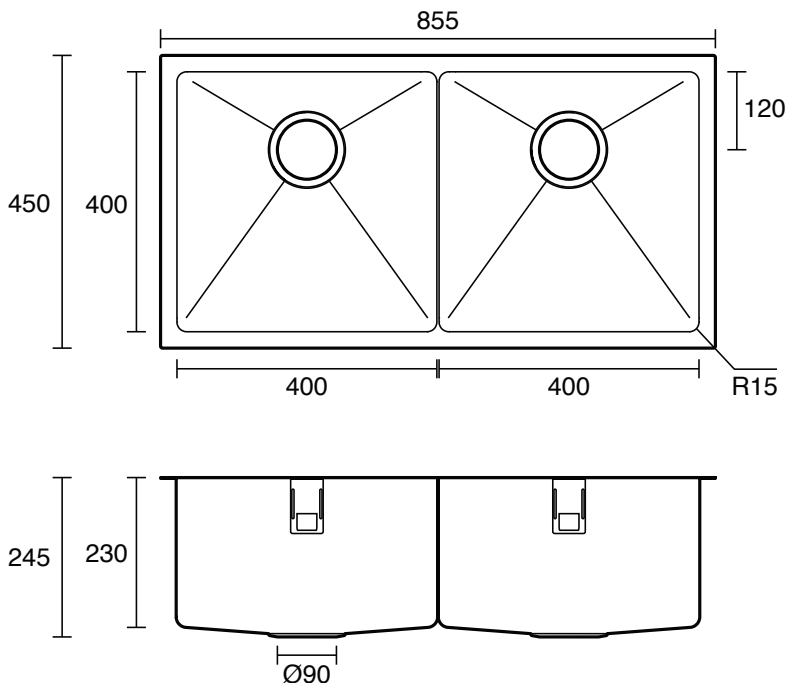

Sinks must be installed using a cutout template. No responsibility will be taken for damage that occurs where a template has not been used.