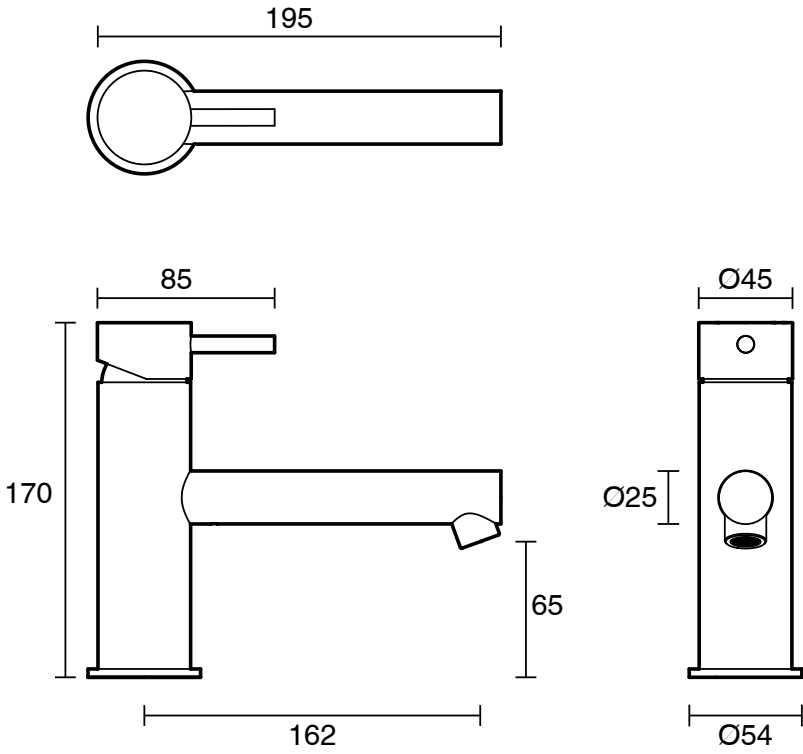

SUSSEX

Sussex Scala Basin Mixer Tap with 150mm Outlet LUX PVD Brushed Platinum Gold (6 Star)

2268170

SPECIFICATIONS	
Recommended Use	Residential;Commercial
Colour Finish	Brushed Platinum Gold
Primary Material	DR Brass
Recommended Pressure Range	150 - 500 kPa as per AS3500
Max Continuous Working Temperature (deg C)	65
Min Continuous Working Temperature (deg C)	1
WARRANTY	
Residential Use (Years)	40
Commercial Use (Years)	10
<i>Please refer to Sussex Warranty page for full Terms and Conditions</i>	

Disclaimer: Products in this specification manual must by regulation be installed by licensed and registered trade people. The manufacturer/distributor reserves the right to vary specifications or delete models from their range without prior notification. Dimensions are nominal measurements only. Dimensions and set-outs listed are correct at time of publication however the manufacturer/distributor takes no responsibility for printing errors.