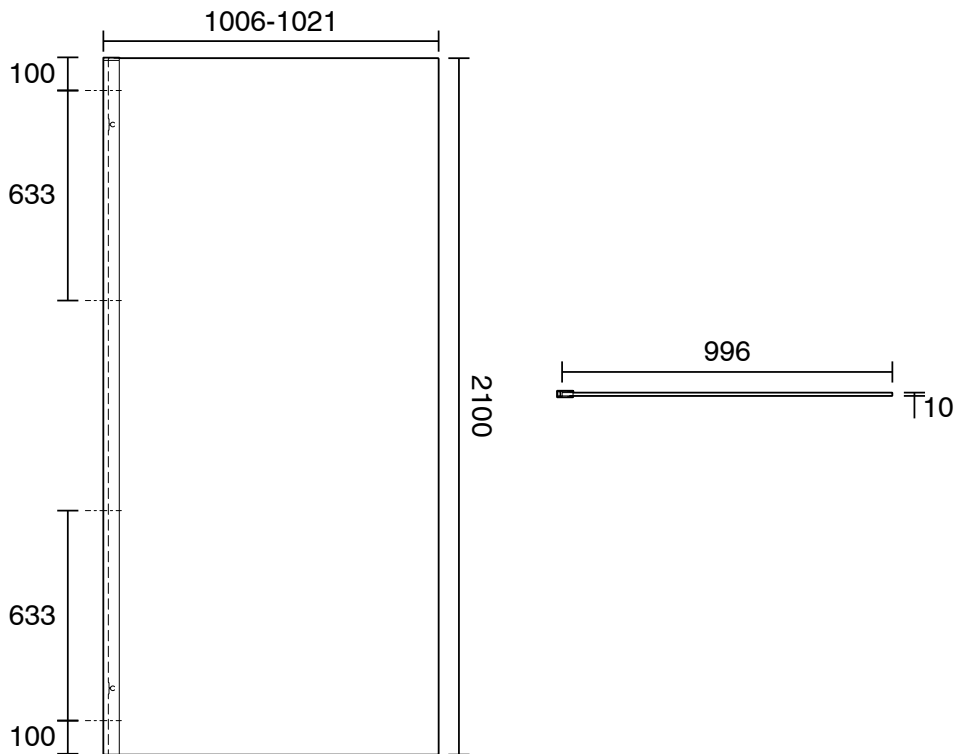

KADO

Kado Lux Frameless Rectangular Panel with Wall Channel Clear Glass 1000mm Matte Black

1710078

SPECIFICATIONS

Recommended Use	Residential;Commercial
Colour Finish	Matte Black;Clear
Primary Material	Glass
Frame Configuration	Frameless
Screen Shape	Rectangular
Screen Appearance	Clear
Screen Fixing	Channel
Mounting	Wall

WARRANTY

Residential & Commercial Use (Years)	7
Spare Parts & Labour (Years)	1

Please refer to Kado Warranty Page for full Terms and Conditions

Dimensions are nominal measurements only.

CLEANING RECOMMENDATIONS:

We recommend the use of soapy water or approved cleaners. This product should not be cleaned with abrasive materials. Damage caused by any improper treatment is not covered by the product warranty. Refer to Warranty Conditions

Disclaimer: Products in this specification manual must by regulation be installed by licensed and registered trade people. The manufacturer/distributor reserves the right to vary specifications or delete models from their range without prior notification. Dimensions are nominal measurements only. Dimensions and set-outs listed are correct at time of publication however the manufacturer/distributor takes no responsibility for printing errors.

Published 01/04/2026

To see the complete Kado range go to www.reece.com.au