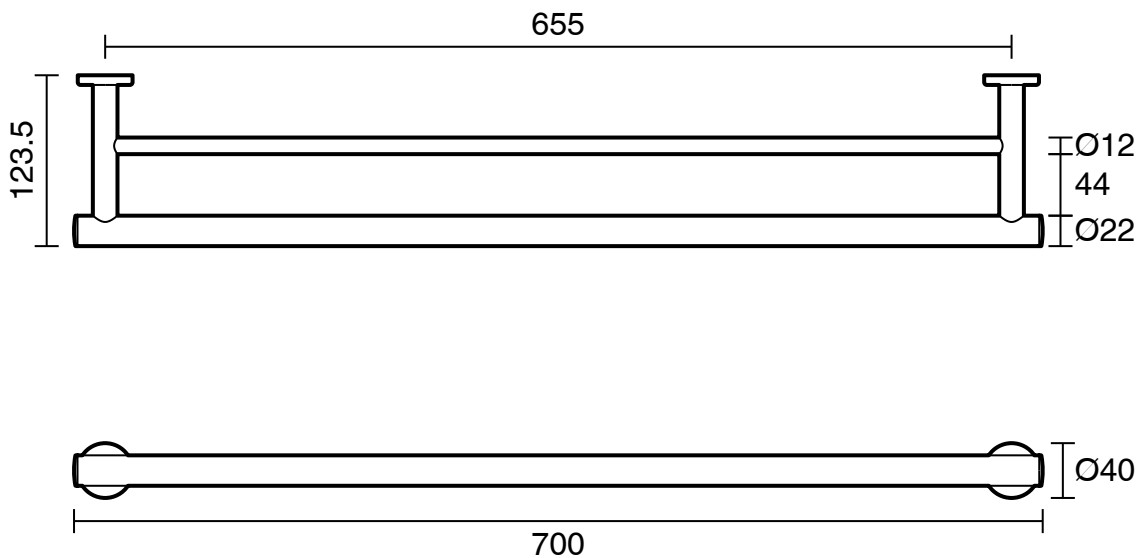

mizu

Mizu Drift Double Towel Rail 700mm Chrome

2202019

SPECIFICATIONS

Recommended Use	Residential;Commercial
Colour Finish	Polished Chrome
Primary Material	DR Brass

WARRANTY

Residential & Commercial Use (Years)	25
Spare Parts & Labour (Years)	1

Please refer to Mizu Warranty page for full Terms and Conditions

Dimensions are nominal measurements only.

CLEANING RECOMMENDATIONS:

We recommend the use of soapy water or approved cleaners. This product should not be cleaned with abrasive materials. Damage caused by any improper treatment is not covered by the product warranty. Refer to Warranty Conditions

Disclaimer: Products in this specification manual must by regulation be installed by licensed and registered trade people. The manufacturer/distributor reserves the right to vary specifications or delete models from their range without prior notification. Dimensions are nominal measurements only. Dimensions and set-outs listed are correct at time of publication however the manufacturer/distributor takes no responsibility for printing errors.

Published 01/04/2026

To see the complete Mizu range go to www.reece.com.au