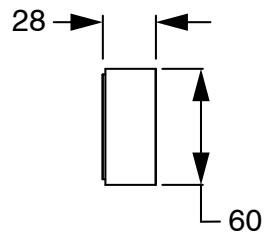

SUSSEX

**Sussex Pure Progressive Wall Basin Mixer System 200mm with Cirque Textured Handles
PVD Brushed Bronze (3 Star) Lead Free
50499**

SPECIFICATIONS

Recommended Use	Residential;Commercial
Colour Finish	Brushed Bronze
Primary Material	Lead Free Brass
Recommended Pressure Range	150 - 500 kPa as per AS3500
Max Continuous Working Temperature (deg C)	65
Min Continuous Working Temperature (deg C)	1

WARRANTY

Residential Use (Years)	40
Commercial Use (Years)	10

Please refer to Sussex Warranty page for full Terms and Conditions