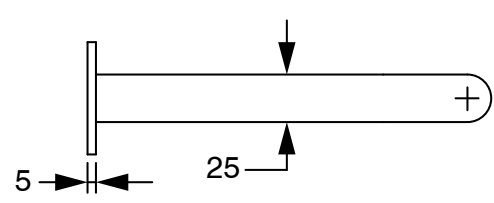

SUSSEX

**Sussex Pure Progressive Wall Basin Mixer System 200mm with Cirque Textured Handles
PVD Brushed Bronze (3 Star) Lead Free
50499**

SPECIFICATIONS

Recommended Use	Residential;Commercial
Colour Finish	Brushed Bronze
Primary Material	Lead Free Brass
Recommended Pressure Range	150 - 500 kPa as per AS3500
Max Continuous Working Temperature (deg C)	65
Min Continuous Working Temperature (deg C)	1

WARRANTY

Residential Use (Years)	40
Commercial Use (Years)	10

Please refer to Sussex Warranty page for full Terms and Conditions