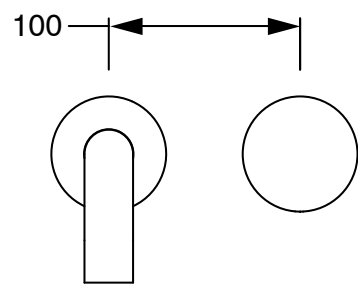

SUSSEX

**Sussex Pure Progressive Wall Basin Mixer System 200mm with Cirque Textured Handles
PVD Brushed Bronze (3 Star) Lead Free
50499**

SPECIFICATIONS

Recommended Use	Residential;Commercial
Colour Finish	Brushed Bronze
Primary Material	Lead Free Brass
Recommended Pressure Range	150 - 500 kPa as per AS3500
Max Continuous Working Temperature (deg C)	65
Min Continuous Working Temperature (deg C)	1

WARRANTY

Residential Use (Years)	40
Commercial Use (Years)	10

Please refer to Sussex Warranty page for full Terms and Conditions