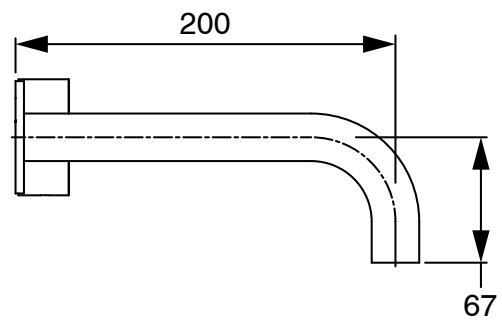

SUSSEX

**Sussex Pure Progressive Wall Basin Mixer System 200mm with Cirque Textured Handles
PVD Brushed Bronze (3 Star) Lead Free
50499**

SPECIFICATIONS

Recommended Use	Residential;Commercial
Colour Finish	Brushed Bronze
Primary Material	Lead Free Brass
Recommended Pressure Range	150 - 500 kPa as per AS3500
Max Continuous Working Temperature (deg C)	65
Min Continuous Working Temperature (deg C)	1

WARRANTY

Residential Use (Years)	40
Commercial Use (Years)	10

Please refer to Sussex Warranty page for full Terms and Conditions