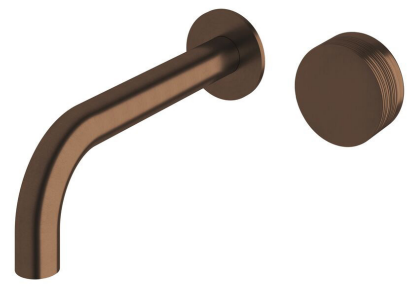

SUSSEX

**Sussex Pure Progressive Wall Basin Mixer System 200mm with Cirque Textured Handles
PVD Brushed Bronze (3 Star) Lead Free
50499**

SPECIFICATIONS

Recommended Use	Residential;Commercial
Colour Finish	Brushed Bronze
Primary Material	Lead Free Brass
Recommended Pressure Range	150 - 500 kPa as per AS3500
Max Continuous Working Temperature (deg C)	65
Min Continuous Working Temperature (deg C)	1

WARRANTY

Residential Use (Years)	40
Commercial Use (Years)	10

Please refer to Sussex Warranty page for full Terms and Conditions