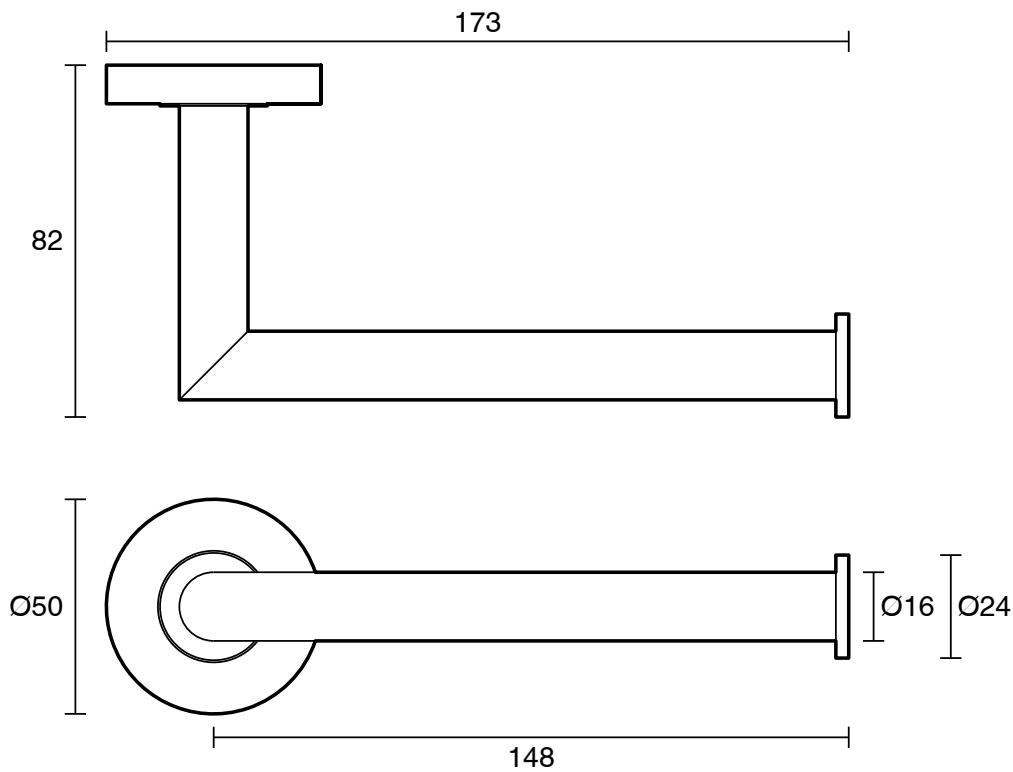

mizu

Mizu Drift Reversible Toilet Roll Holder Brushed Brass

2267176

SPECIFICATIONS	
Recommended Use	Residential;Commercial
Colour Finish	Brushed Brass
Primary Material	DR Brass
WARRANTY	
Residential & Commercial Use (Years)	25
Spare Parts & Labour (Years)	1
<i>Please refer to Mizu Warranty page for full Terms and Conditions</i>	