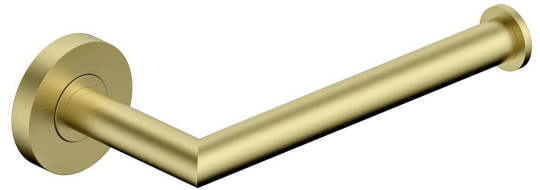

mizu

Mizu Drift Reversible Toilet Roll Holder Brushed Brass

2267176

SPECIFICATIONS	
Recommended Use	Residential;Commercial
Colour Finish	Brushed Brass
Primary Material	DR Brass
WARRANTY	
Residential & Commercial Use (Years)	25
Spare Parts & Labour (Years)	1
<i>Please refer to Mizu Warranty page for full Terms and Conditions</i>	