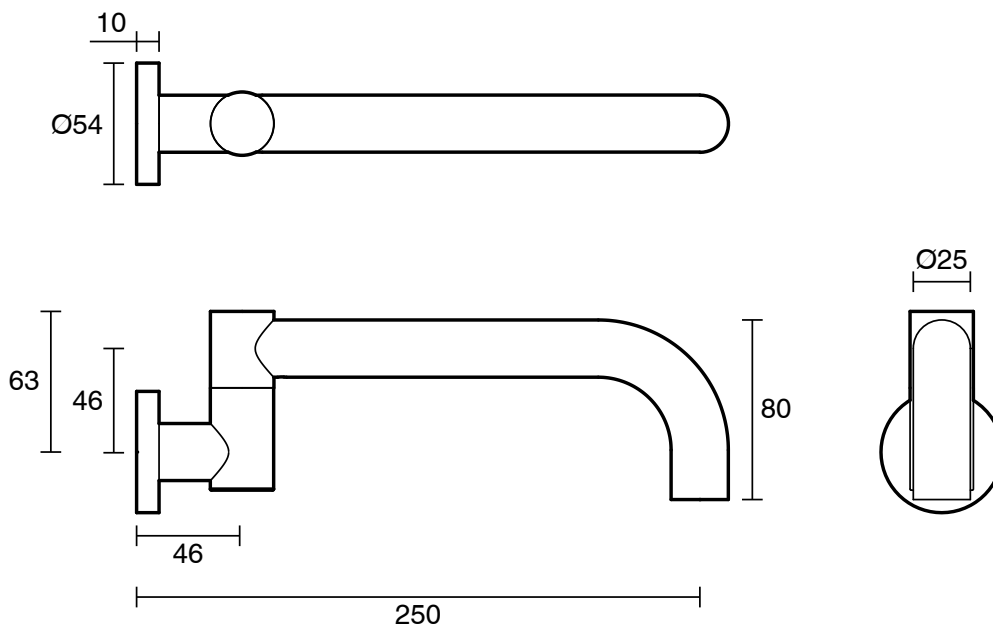

SUSSEX

Sussex Scala Bath Outlet Swivel Curved 250mm Chrome Lead Free

51456

SPECIFICATIONS	
Recommended Use	Residential;Commercial
Colour Finish	Polished Chrome
Primary Material	Lead Free Brass
Recommended Pressure Range	150 - 500 kPa as per AS3500
Max Continuous Working Temperature (deg C)	65
Min Continuous Working Temperature (deg C)	1
WARRANTY	
Residential Use (Years)	40
Commercial Use (Years)	10
<i>Please refer to Sussex Warranty page for full Terms and Conditions</i>	

Disclaimer: Products in this specification manual must by regulation be installed by licensed and registered trade people. The manufacturer/distributor reserves the right to vary specifications or delete models from their range without prior notification. Dimensions are nominal measurements only. Dimensions and set-outs listed are correct at time of publication however the manufacturer/distributor takes no responsibility for printing errors.