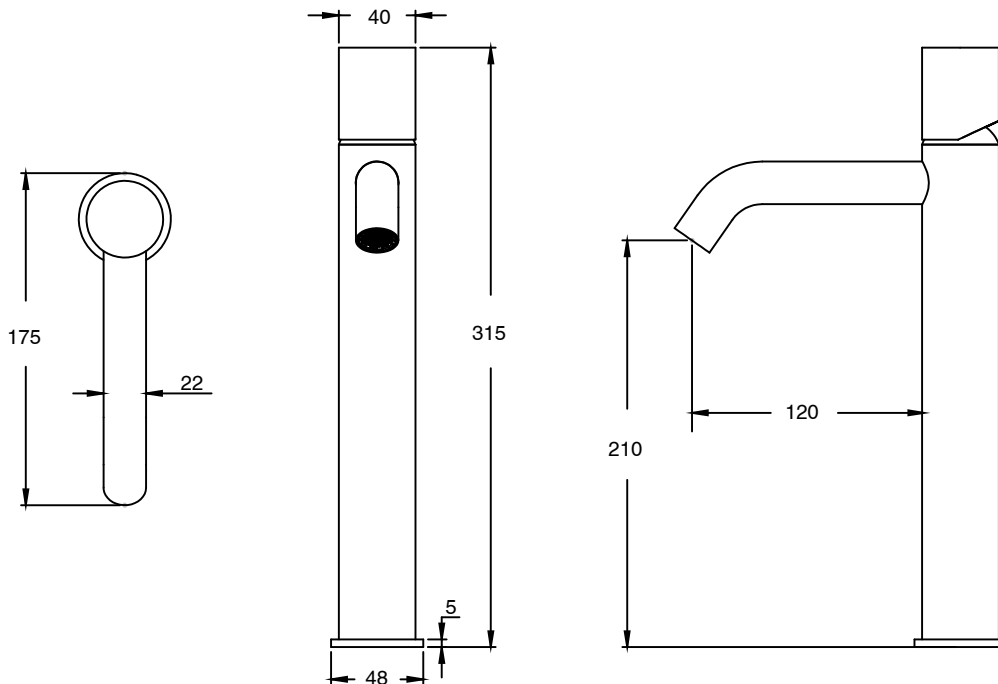

SUSSEX

**Sussex Pure Extended Basin Mixer Curved with Cirque Textured Handles PVD Brushed Nickel
(5 Star) Lead Free
49801**

SPECIFICATIONS	
Recommended Use	Residential;Commercial
Colour Finish	Brushed Nickel
Primary Material	Lead Free Brass
Recommended Pressure Range	150 - 500 kPa as per AS3500
Max Continuous Working Temperature (deg C)	65
Min Continuous Working Temperature (deg C)	1
WARRANTY	
Residential Use (Years)	40
Commercial Use (Years)	10
<i>Please refer to Sussex Warranty page for full Terms and Conditions</i>	

Disclaimer: Products in this specification manual must by regulation be installed by licensed and registered trade people. The manufacturer/distributor reserves the right to vary specifications or delete models from their range without prior notification. Dimensions are nominal measurements only. Dimensions and set-outs listed are correct at time of publication however the manufacturer/distributor takes no responsibility for printing errors.