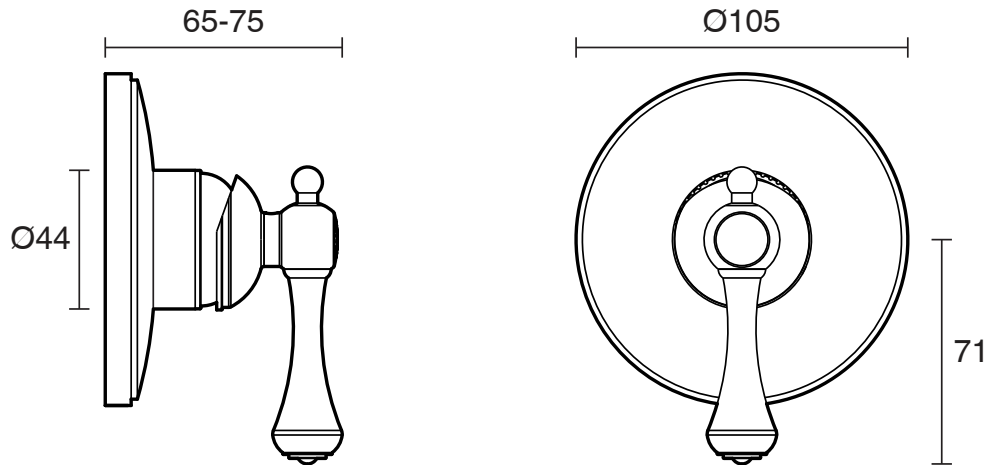

KADO

Kado Era Shower Mixer Chrome

9507547

SPECIFICATIONS

Recommended Use	Residential;Commercial
Colour	Chrome
Finish	Polished
Material	NA
Recommended Pressure Range	150 - 500 kPa
Maximum Continuous Working Temperature	80 deg C
Suitable for Storage Tank Hot Water	Yes
Suitable for Continuous Flow Hot Water	Yes
Suitable for Gravity Feed Hot Water	No

WARRANTY

Residential & Commercial Use (Years)	25
Spare Parts & Labour (Years)	1

Please refer to Kado Warranty Page for full Terms and Conditions

Dimensions are nominal measurements only.

CLEANING RECOMMENDATIONS:

We recommend the use of soapy water or approved cleaners. This product should not be cleaned with abrasive materials. Damage caused by any improper treatment is not covered by the product warranty. Refer to Warranty Conditions

Disclaimer: Products in this specification manual must by regulation be installed by licensed and registered trade people. The manufacturer/distributor reserves the right to vary specifications or delete models from their range without prior notification. Dimensions are nominal measurements only. Dimensions and set-outs listed are correct at time of publication however the manufacturer/distributor takes no responsibility for printing errors.

Published 01/04/2026

To see the complete Kado range go to www.reece.com.au