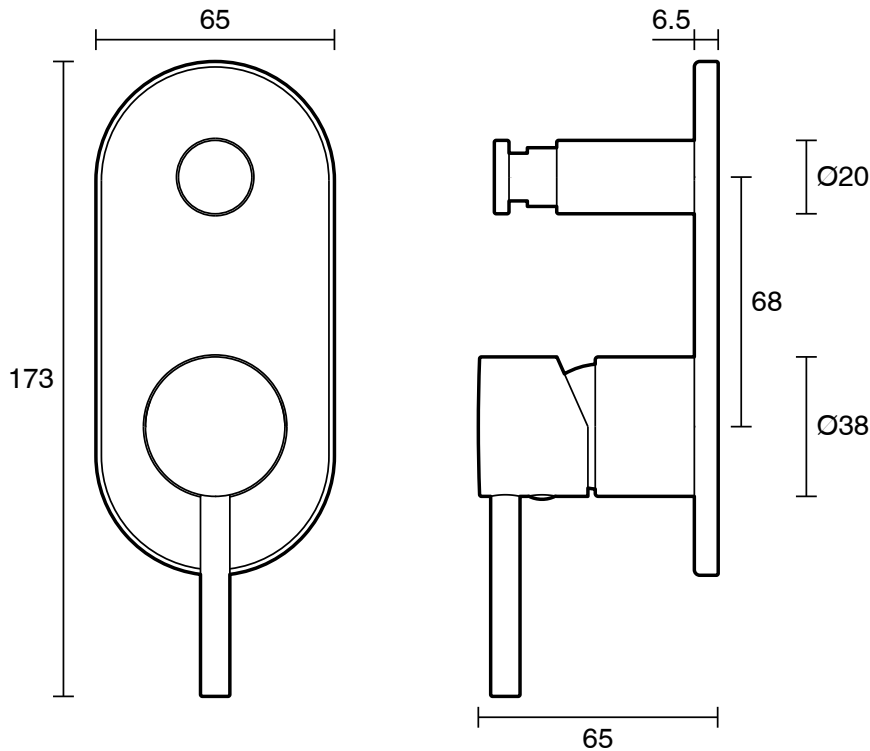

## Mizu Drift Shower Mixer with Diverter Kit Brushed Bronze

2298921

SPECIFICATIONS	
Recommended Use	Residential;Commercial
Colour Finish	Brushed Bronze
Primary Material	DR Brass
Recommended Pressure Range	150 - 500 kPa as per AS3500
Max Continuous Working Temperature (deg C)	70
Min Continuous Working Temperature (deg C)	5
WARRANTY	
Residential & Commercial Use (Years)	25
Spare Parts & Labour (Years)	1
<i>Please refer to Mizu Warranty page for full Terms and Conditions</i>	

Dimensions are nominal measurements only.