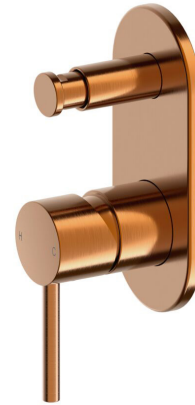

# mizu

## Mizu Drift Shower Mixer with Diverter Kit Brushed Bronze

2298921

SPECIFICATIONS	
Recommended Use	Residential;Commercial
Colour Finish	Brushed Bronze
Primary Material	DR Brass
Recommended Pressure Range	150 - 500 kPa as per AS3500
Max Continuous Working Temperature (deg C)	70
Min Continuous Working Temperature (deg C)	5
WARRANTY	
Residential & Commercial Use (Years)	25
Spare Parts & Labour (Years)	1
<i>Please refer to Mizu Warranty page for full Terms and Conditions</i>	