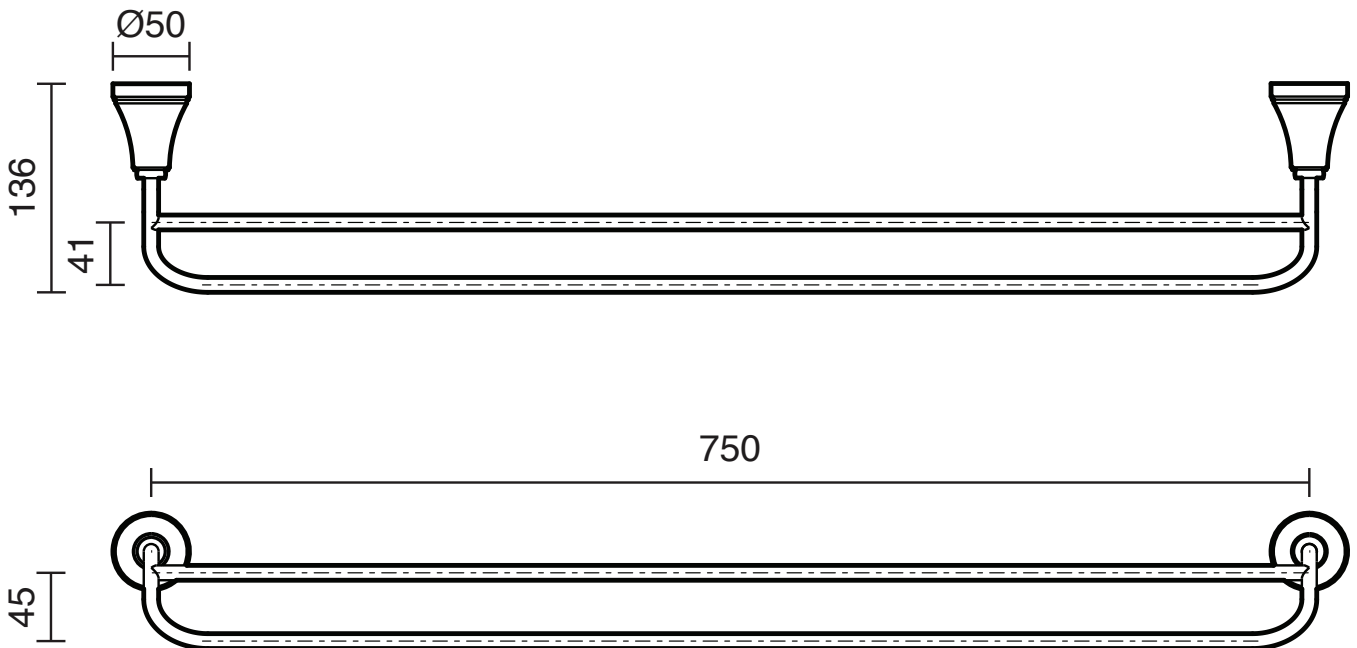

KADO

Kado Era Double Towel Rail 750mm Brushed Nickel

9512115

SPECIFICATIONS

Recommended Use	Residential;Commercial
Colour	Brushed Nickel
Material	Zinc/Steel

WARRANTY

Residential & Commercial Use (Years)	25
Parts Replacement Only (Years)	1

Please refer to Kado Warranty Page for full Terms and Conditions

Dimensions are nominal measurements only.

CLEANING RECOMMENDATIONS:

We recommend the use of soapy water or approved cleaners. This product should not be cleaned with abrasive materials. Damage caused by any improper treatment is not covered by the product warranty. Refer to Warranty Conditions

Disclaimer: Products in this specification manual must by regulation be installed by licensed and registered trade people. The manufacturer/distributor reserves the right to vary specifications or delete models from their range without prior notification. Dimensions are nominal measurements only. Dimensions and set-outs listed are correct at time of publication however the manufacturer/distributor takes no responsibility for printing errors.

Published 01/04/2026

To see the complete Kado range go to www.reece.com.au