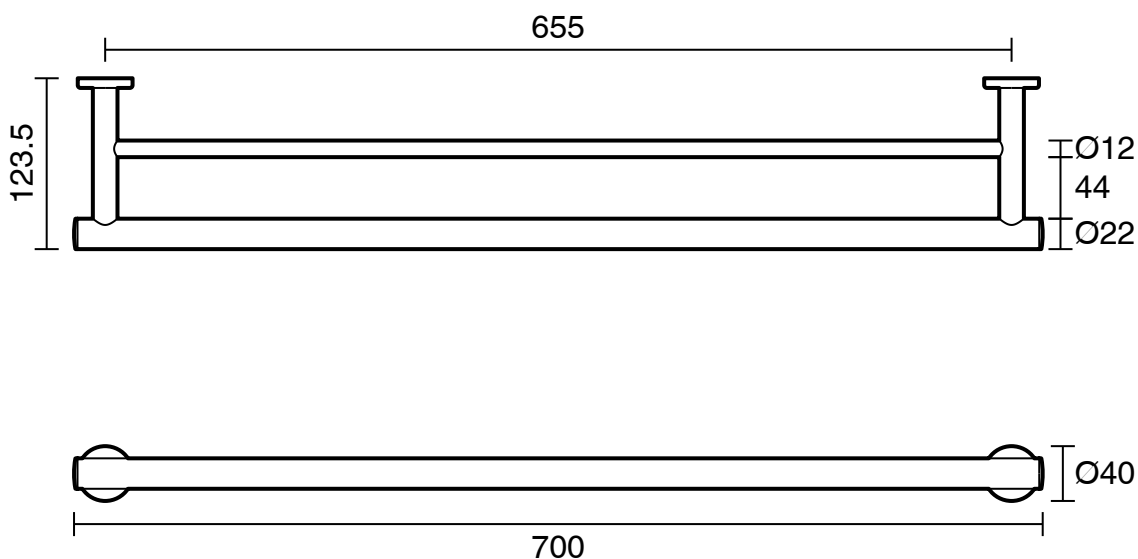

mizu

Mizu Drift Double Towel Rail 700mm Matte Black

9506776

SPECIFICATIONS

Recommended Use	Residential;Commercial
Colour Finish	Matte Black
Primary Material	DR Brass

WARRANTY

Residential & Commercial Use (Years)	25
Spare Parts & Labour (Years)	1

Please refer to Mizu Warranty page for full Terms and Conditions

Dimensions are nominal measurements only.

CLEANING RECOMMENDATIONS:

We recommend the use of soapy water or approved cleaners. This product should not be cleaned with abrasive materials. Damage caused by any improper treatment is not covered by the product warranty. Refer to Warranty Conditions

Disclaimer: Products in this specification manual must by regulation be installed by licensed and registered trade people. The manufacturer/distributor reserves the right to vary specifications or delete models from their range without prior notification. Dimensions are nominal measurements only. Dimensions and set-outs listed are correct at time of publication however the manufacturer/distributor takes no responsibility for printing errors.

Published 01/04/2026

To see the complete Mizu range go to www.reece.com.au