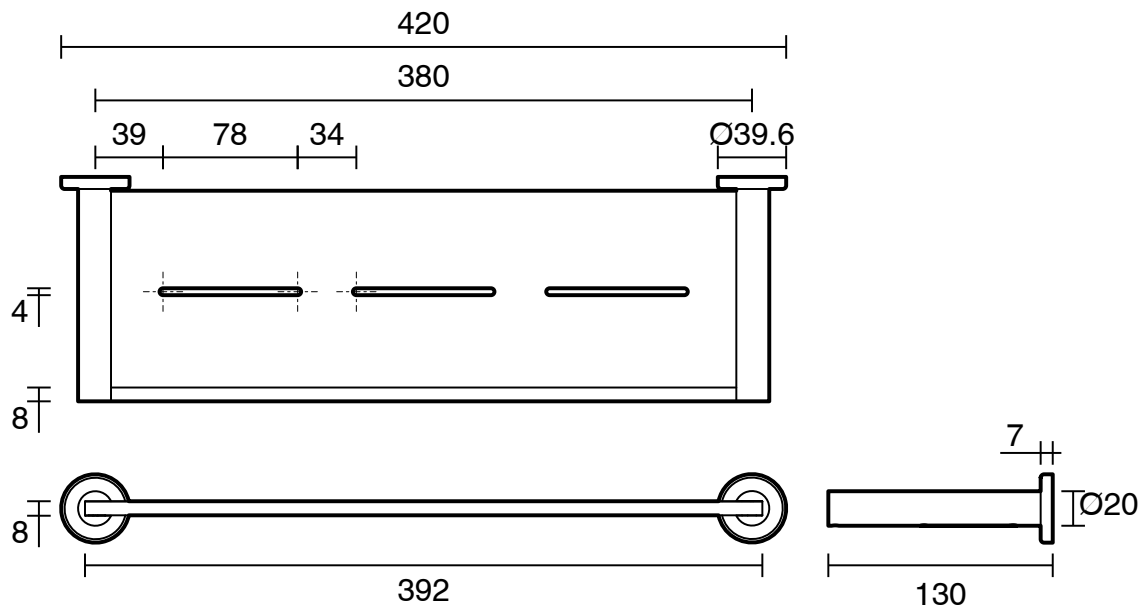

mizu

Mizu Drift Metal Shelf Chrome

2269166

SPECIFICATIONS

Recommended Use	Residential;Commercial
Colour Finish	Polished Chrome
Primary Material	DR Brass

WARRANTY

Residential & Commercial Use (Years)	25
Spare Parts & Labour (Years)	1

Please refer to Mizu Warranty page for full Terms and Conditions

Dimensions are nominal measurements only.

CLEANING RECOMMENDATIONS:

We recommend the use of soapy water or approved cleaners. This product should not be cleaned with abrasive materials. Damage caused by any improper treatment is not covered by the product warranty. Refer to Warranty Conditions

Disclaimer: Products in this specification manual must by regulation be installed by licensed and registered trade people. The manufacturer/distributor reserves the right to vary specifications or delete models from their range without prior notification. Dimensions are nominal measurements only. Dimensions and set-outs listed are correct at time of publication however the manufacturer/distributor takes no responsibility for printing errors.

Published 01/04/2026

To see the complete Mizu range go to www.reece.com.au