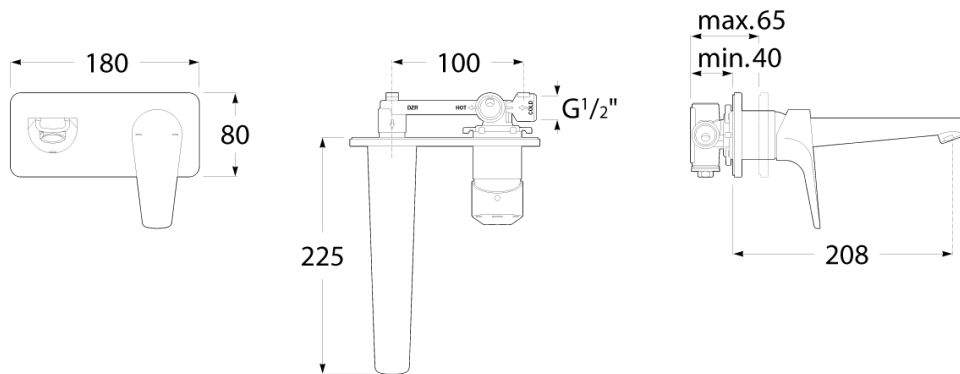

## Roca Atlas Wall Basin Mixer Tap Set Chrome (4 Star)

9507704

SPECIFICATIONS	
Recommended Use	Residential;Commercial
Colour Finish	Polished Chrome
Primary Material	DR Brass
Recommended Pressure Range	150 - 500 kPa as per AS3500
Max Continuous Working Temperature (deg C)	80
Min Continuous Working Temperature (deg C)	5
WARRANTY	
Residential & Commercial Use (Years)	25
Spare Parts & Labour (Years)	1
<i>Please refer to Roca Warranty page for full Terms and Conditions</i>	

Dimensions are nominal measurements only.

**Disclaimer:** Products in this specification manual must by regulation be installed by licensed and registered trade people. The manufacturer/distributor reserves the right to vary specifications or delete models from their range without prior notification. Dimensions are nominal measurements only. Dimensions and set-outs listed are correct at time of publication however the manufacturer/distributor takes no responsibility for printing errors.