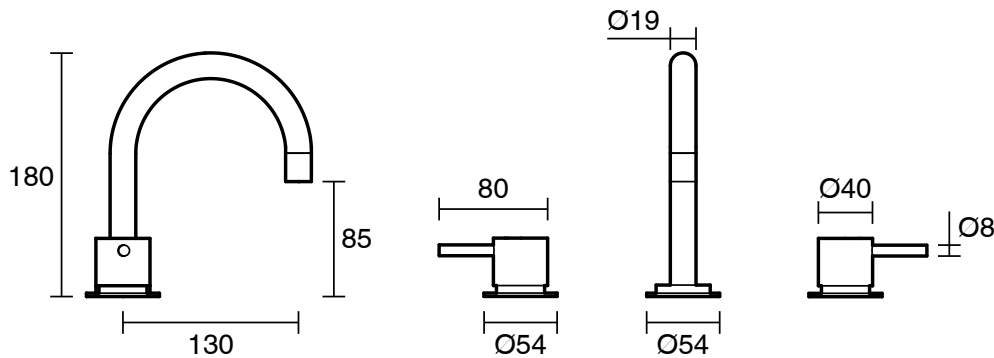

SUSSEX

Scala Hob Basin Set Curved PVD Brushed Platinum Gold (5 Star) Lead Free

51500

SPECIFICATIONS

Recommended Use	Residential;Commercial
Colour Finish	Brushed Platinum Gold
Primary Material	Lead Free Brass
Recommended Pressure Range	150 - 500 kPa as per AS3500
Max Continuous Working Temperature (deg C)	65
Min Continuous Working Temperature (deg C)	1

WARRANTY

Residential Use (Years)	40
Commercial Use (Years)	10

Please refer to Sussex Warranty page for full Terms and Conditions