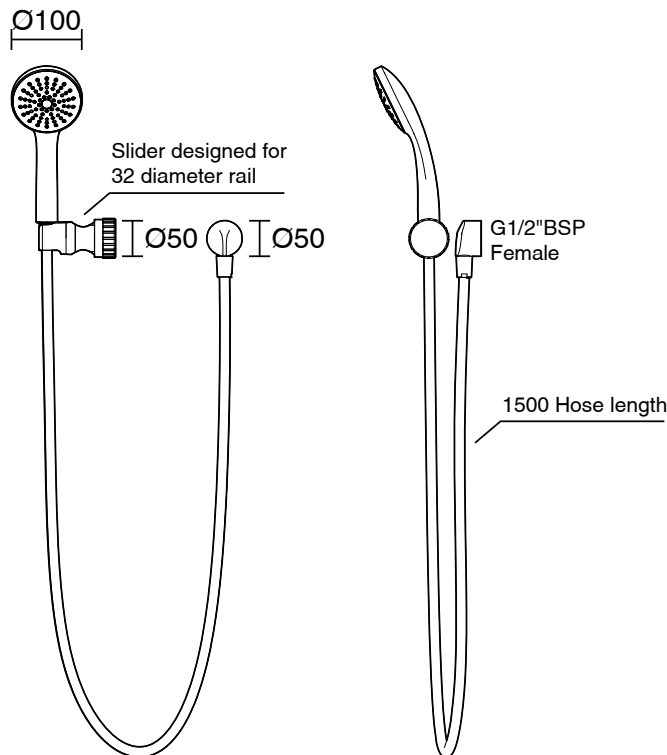

**Posh Solus MK3 Grab Single Rail Shower Conversion Kit 1 Function with Wall Water Inlet  
Matte Black (4 Star)  
32116**

SPECIFICATIONS	
Recommended Use	Residential;Commercial
Colour Finish	Matte Black
Primary Material	Stainless Steel
Recommended Pressure Range	150 - 500 kPa as per AS3500
Max Continuous Working Temperature (deg C)	60
Min Continuous Working Temperature (deg C)	5
Hot Water Unit Suitability	Storage Tank;Continuous Flow
WARRANTY	
Residential & Commercial Use (Years)	25
Spare Parts & Labour (Years)	1
<i>Please refer to Posh Warranty Page for full Terms and Conditions</i>	