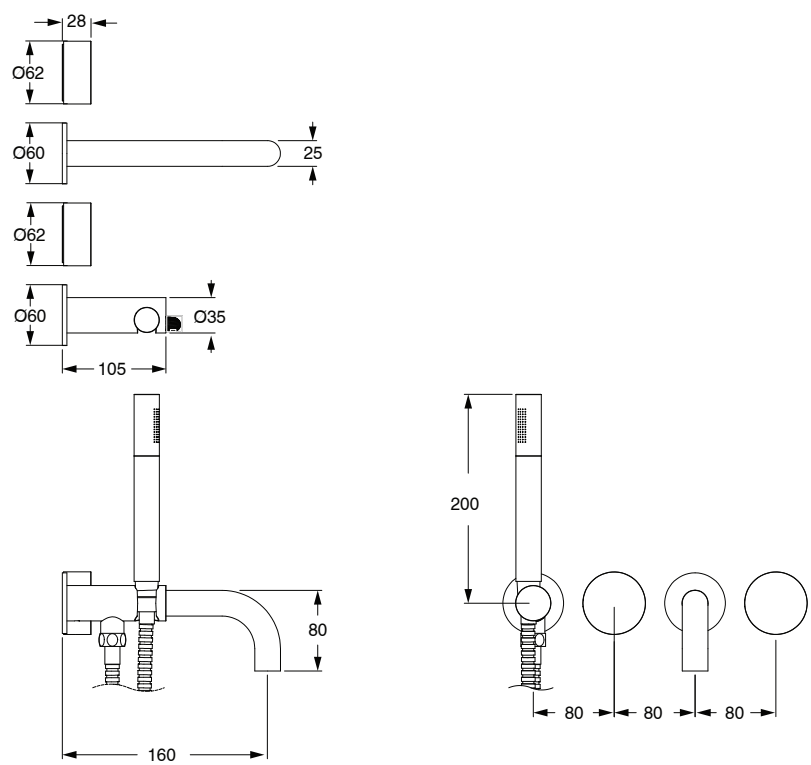

SUSSEX

Sussex Pure Progressive Bath Mixer Tap System 160mm with Handshower Right Hand and Diamond Textured Handles PVD Brushed Bronze (3 Star) 9511028

SPECIFICATIONS	
Recommended Use	Residential;Commercial
Colour Finish	Brushed Bronze
Primary Material	DR Brass
Recommended Pressure Range	150 - 500 kPa as per AS3500
Max Continuous Working Temperature (deg C)	65
Min Continuous Working Temperature (deg C)	1
WARRANTY	
Residential Use (Years)	40
Commercial Use (Years)	10
<i>Please refer to Sussex Warranty page for full Terms and Conditions</i>	

Disclaimer: Products in this specification manual must by regulation be installed by licensed and registered trade people. The manufacturer/distributor reserves the right to vary specifications or delete models from their range without prior notification. Dimensions are nominal measurements only. Dimensions and set-outs listed are correct at time of publication however the manufacturer/distributor takes no responsibility for printing errors.