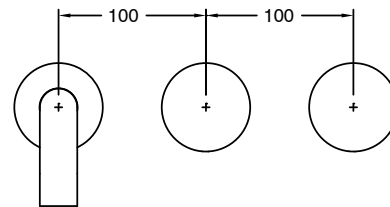

SUSSEX

Sussex Pure Wall Basin Hostess System 250mm with Cirque Textured Handles PVD Brushed Gold (3 Star) Lead Free 50842

SPECIFICATIONS	
Recommended Use	Residential;Commercial
Colour Finish	Brushed Gold
Primary Material	Lead Free Brass
Recommended Pressure Range	150 - 500 kPa as per AS3500
Max Continuous Working Temperature (deg C)	65
Min Continuous Working Temperature (deg C)	1
WARRANTY	
Residential Use (Years)	40
Commercial Use (Years)	10
<i>Please refer to Sussex Warranty page for full Terms and Conditions</i>	