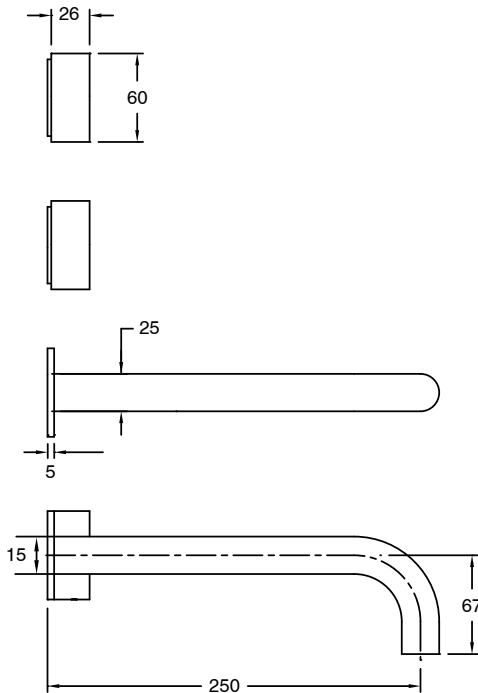

SUSSEX

Sussex Pure Wall Basin Hostess System 250mm with Cirque Textured Handles PVD Brushed Gold (3 Star) Lead Free 50842

SPECIFICATIONS	
Recommended Use	Residential;Commercial
Colour Finish	Brushed Gold
Primary Material	Lead Free Brass
Recommended Pressure Range	150 - 500 kPa as per AS3500
Max Continuous Working Temperature (deg C)	65
Min Continuous Working Temperature (deg C)	1
WARRANTY	
Residential Use (Years)	40
Commercial Use (Years)	10
<i>Please refer to Sussex Warranty page for full Terms and Conditions</i>	

Disclaimer: Products in this specification manual must by regulation be installed by licensed and registered trade people. The manufacturer/distributor reserves the right to vary specifications or delete models from their range without prior notification. Dimensions are nominal measurements only. Dimensions and set-outs listed are correct at time of publication however the manufacturer/distributor takes no responsibility for printing errors.