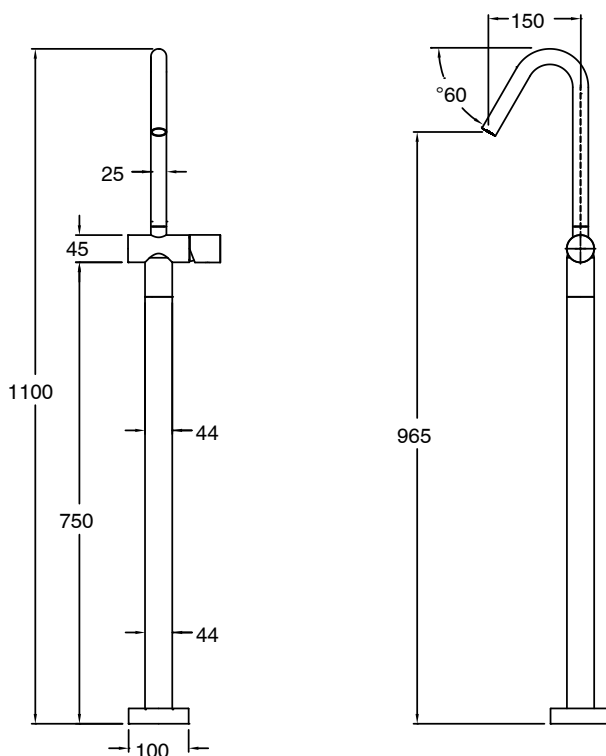

SUSSEX

**Sussex Pure Floor Mounted Bath Mixer Tap Trimset with Diamond Textured Handle
PVD Brushed Bronze
9511126**

SPECIFICATIONS

Recommended Use	Residential;Commercial
Colour Finish	Brushed Bronze
Primary Material	DR Brass
Recommended Pressure Range	150 - 500 kPa as per AS3500
Max Continuous Working Temperature (deg C)	65
Min Continuous Working Temperature (deg C)	1

WARRANTY

Residential Use (Years)	40
Commercial Use (Years)	10

Please refer to Sussex Warranty page for full Terms and Conditions

Dimensions are nominal measurements only.

CLEANING RECOMMENDATIONS:

We recommend the use of soapy water or approved cleaners. This product should not be cleaned with abrasive materials. Damage caused by any improper treatment is not covered by the product warranty. Refer to Warranty Conditions

Disclaimer: Products in this specification manual must by regulation be installed by licensed and registered trade people. The manufacturer/distributor reserves the right to vary specifications or delete models from their range without prior notification. Dimensions are nominal measurements only. Dimensions and set-outs listed are correct at time of publication however the manufacturer/distributor takes no responsibility for printing errors.

Published 21/04/2026

To see the complete Sussex range go to www.reece.com.au