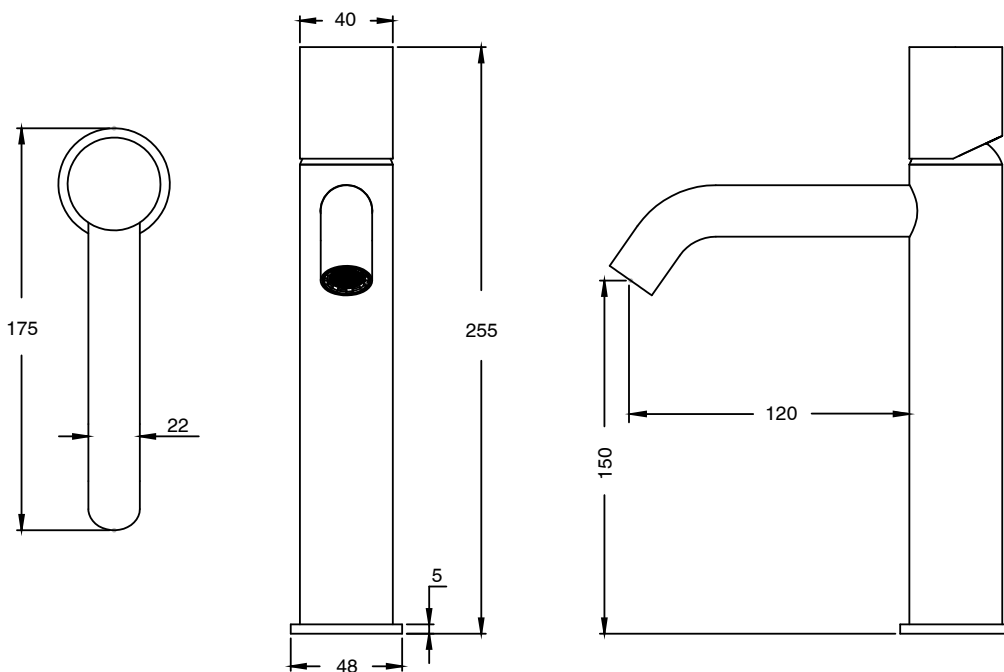

# SUSSEX

**Sussex Pure Medium Height Basin Mixer Tap Curved Spout with Cirque Textured Handle**  
**PVD Brushed Gunmetal (5 Star)**  
**9511751**

SPECIFICATIONS	
Recommended Use	Residential;Commercial
Colour Finish	Brushed Smoke Gunmetal
Primary Material	DR Brass
Recommended Pressure Range	150 - 500 kPa as per AS3500
Max Continuous Working Temperature (deg C)	65
Min Continuous Working Temperature (deg C)	1
WARRANTY	
Residential Use (Years)	40
Commercial Use (Years)	10
<i>Please refer to Sussex Warranty page for full Terms and Conditions</i>	

**Disclaimer:** Products in this specification manual must by regulation be installed by licensed and registered trade people. The manufacturer/distributor reserves the right to vary specifications or delete models from their range without prior notification. Dimensions are nominal measurements only. Dimensions and set-outs listed are correct at time of publication however the manufacturer/distributor takes no responsibility for printing errors.