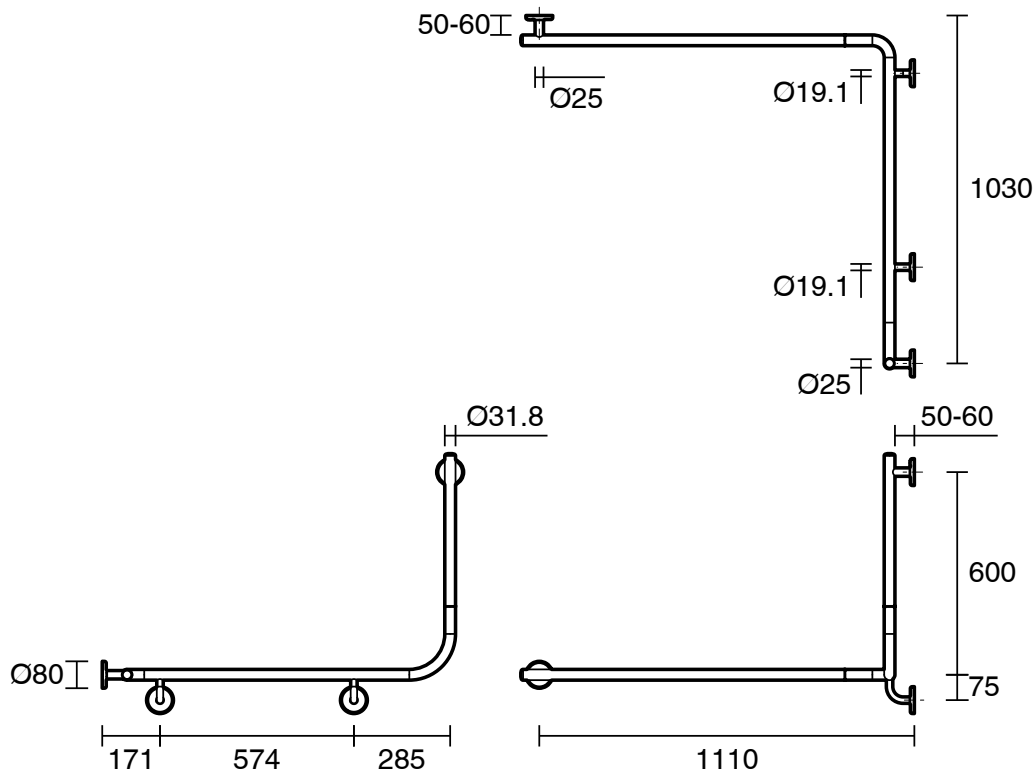

mizu

Mizu Drift 1110 x 1030 x 600 x 90 Degree Accessible Grab Rail Modular Left Hand Matte Black

2266551

SPECIFICATIONS

Recommended Use	Residential;Commercial
Colour Finish	Matte Black
Primary Material	Stainless Steel

WARRANTY

Residential & Commercial Use (Years)	25
Spare Parts & Labour (Years)	1

Please refer to Mizu Warranty page for full Terms and Conditions

Dimensions are nominal measurements only.

CLEANING RECOMMENDATIONS:

We recommend the use of soapy water or approved cleaners. This product should not be cleaned with abrasive materials. Damage caused by any improper treatment is not covered by the product warranty. Refer to Warranty Conditions

Disclaimer: Products in this specification manual must by regulation be installed by licensed and registered trade people. The manufacturer/distributor reserves the right to vary specifications or delete models from their range without prior notification. Dimensions are nominal measurements only. Dimensions and set-outs listed are correct at time of publication however the manufacturer/distributor takes no responsibility for printing errors.

Published 01/04/2026

To see the complete Mizu range go to www.reece.com.au