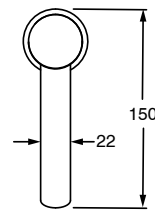

SUSSEX

Sussex Pure Extended Basin Mixer Tap PVD Brushed Gold (6 Star)

9510965

SPECIFICATIONS	
Recommended Use	Residential;Commercial
Colour Finish	Brushed Gold
Primary Material	DR Brass
Recommended Pressure Range	150 - 500 kPa as per AS3500
Max Continuous Working Temperature (deg C)	65
Min Continuous Working Temperature (deg C)	1
WARRANTY	
Residential Use (Years)	40
Commercial Use (Years)	10
<i>Please refer to Sussex Warranty page for full Terms and Conditions</i>	

Disclaimer: Products in this specification manual must by regulation be installed by licensed and registered trade people. The manufacturer/distributor reserves the right to vary specifications or delete models from their range without prior notification. Dimensions are nominal measurements only. Dimensions and set-outs listed are correct at time of publication however the manufacturer/distributor takes no responsibility for printing errors.