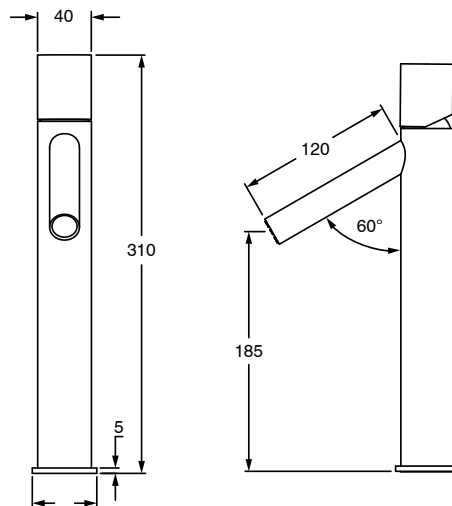

SUSSEX

Sussex Pure Extended Basin Mixer Tap PVD Brushed Gold (6 Star)

9510965

SPECIFICATIONS	
Recommended Use	Residential;Commercial
Colour Finish	Brushed Gold
Primary Material	DR Brass
Recommended Pressure Range	150 - 500 kPa as per AS3500
Max Continuous Working Temperature (deg C)	65
Min Continuous Working Temperature (deg C)	1
WARRANTY	
Residential Use (Years)	40
Commercial Use (Years)	10
<i>Please refer to Sussex Warranty page for full Terms and Conditions</i>	

Disclaimer: Products in this specification manual must by regulation be installed by licensed and registered trade people. The manufacturer/distributor reserves the right to vary specifications or delete models from their range without prior notification. Dimensions are nominal measurements only. Dimensions and set-outs listed are correct at time of publication however the manufacturer/distributor takes no responsibility for printing errors.