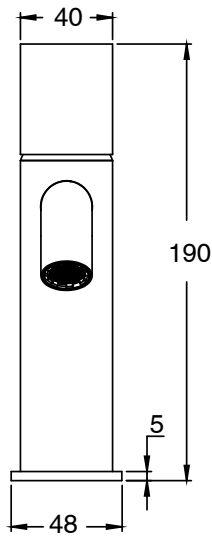

SUSSEX

Sussex Pure Basin Mixer Curved Spout Chrome (5 Star) Lead Free

46928

SPECIFICATIONS	
Recommended Use	Residential;Commercial
Colour Finish	Polished Chrome
Primary Material	Lead Free Brass
Recommended Pressure Range	150 - 500 kPa as per AS3500
Max Continuous Working Temperature (deg C)	65
Min Continuous Working Temperature (deg C)	1
WARRANTY	
Residential Use (Years)	40
Commercial Use (Years)	10
<i>Please refer to Sussex Warranty page for full Terms and Conditions</i>	