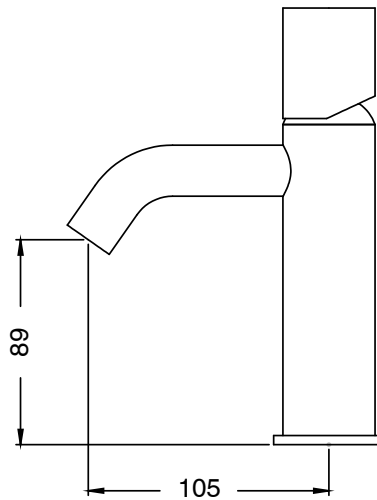

SUSSEX

Sussex Pure Basin Mixer Curved Spout Chrome (5 Star) Lead Free

46928

SPECIFICATIONS	
Recommended Use	Residential;Commercial
Colour Finish	Polished Chrome
Primary Material	Lead Free Brass
Recommended Pressure Range	150 - 500 kPa as per AS3500
Max Continuous Working Temperature (deg C)	65
Min Continuous Working Temperature (deg C)	1
WARRANTY	
Residential Use (Years)	40
Commercial Use (Years)	10
<i>Please refer to Sussex Warranty page for full Terms and Conditions</i>	