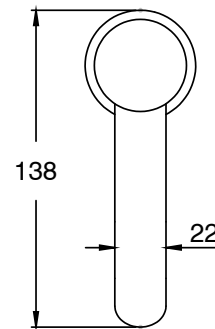

SUSSEX

Sussex Pure Basin Mixer Curved Spout Chrome (5 Star) Lead Free

46928

SPECIFICATIONS	
Recommended Use	Residential;Commercial
Colour Finish	Polished Chrome
Primary Material	Lead Free Brass
Recommended Pressure Range	150 - 500 kPa as per AS3500
Max Continuous Working Temperature (deg C)	65
Min Continuous Working Temperature (deg C)	1
WARRANTY	
Residential Use (Years)	40
Commercial Use (Years)	10
<i>Please refer to Sussex Warranty page for full Terms and Conditions</i>	

Disclaimer: Products in this specification manual must by regulation be installed by licensed and registered trade people. The manufacturer/distributor reserves the right to vary specifications or delete models from their range without prior notification. Dimensions are nominal measurements only. Dimensions and set-outs listed are correct at time of publication however the manufacturer/distributor takes no responsibility for printing errors.