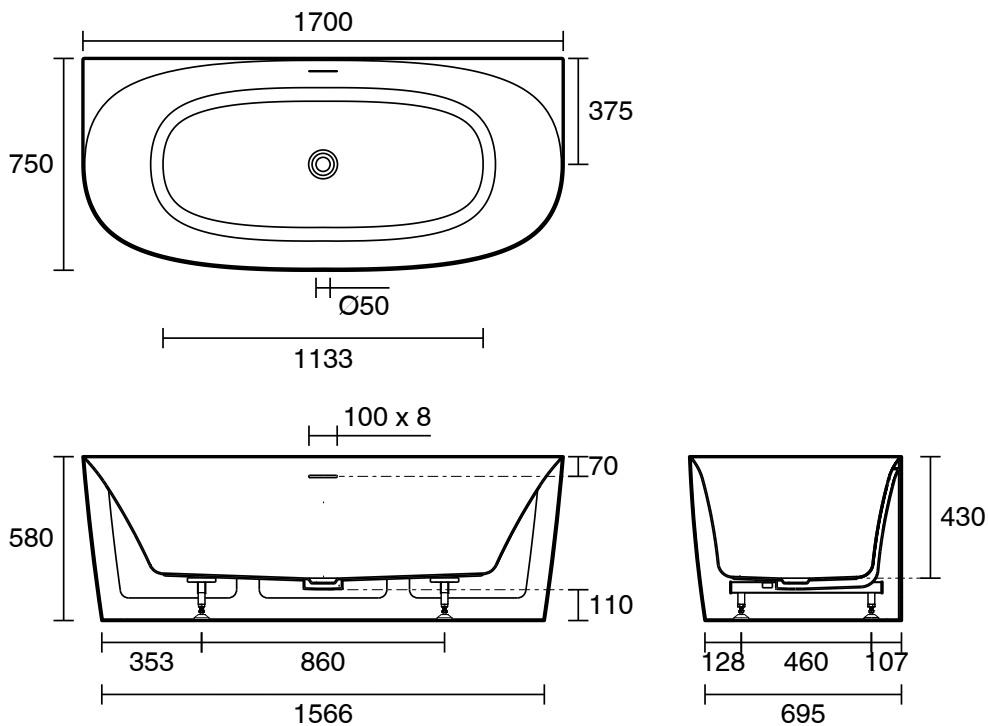

KADO

Kado Lux Back To Wall Bath 1700mm x 750mm x 580mm Matte White

1704109

SPECIFICATIONS

Recommended Use	Residential;Commercial
Material	Acrylic
Colour	Matte White
Capacity (L)	244
Weight (kg)	41
Mounting	Wall;Floor
Overflow Included	Yes
Plug & Waste Included	No

WARRANTY

Residential & Commercial Use (Years)	20
Spare Parts & Labour (Years)	1

Please refer to Kado Warranty Page for full Terms and Conditions

Dimensions are nominal measurements only.

CLEANING RECOMMENDATIONS:

We recommend the use of soapy water or approved cleaners. This product should not be cleaned with abrasive materials. Damage caused by any improper treatment is not covered by the product warranty. Refer to Warranty Conditions

Disclaimer: Products in this specification manual must by regulation be installed by licensed and registered trade people. The manufacturer/distributor reserves the right to vary specifications or delete models from their range without prior notification. Dimensions are nominal measurements only. Dimensions and set-outs listed are correct at time of publication however the manufacturer/distributor takes no responsibility for printing errors.

Published 01/04/2026

To see the complete Kado range go to www.reece.com.au