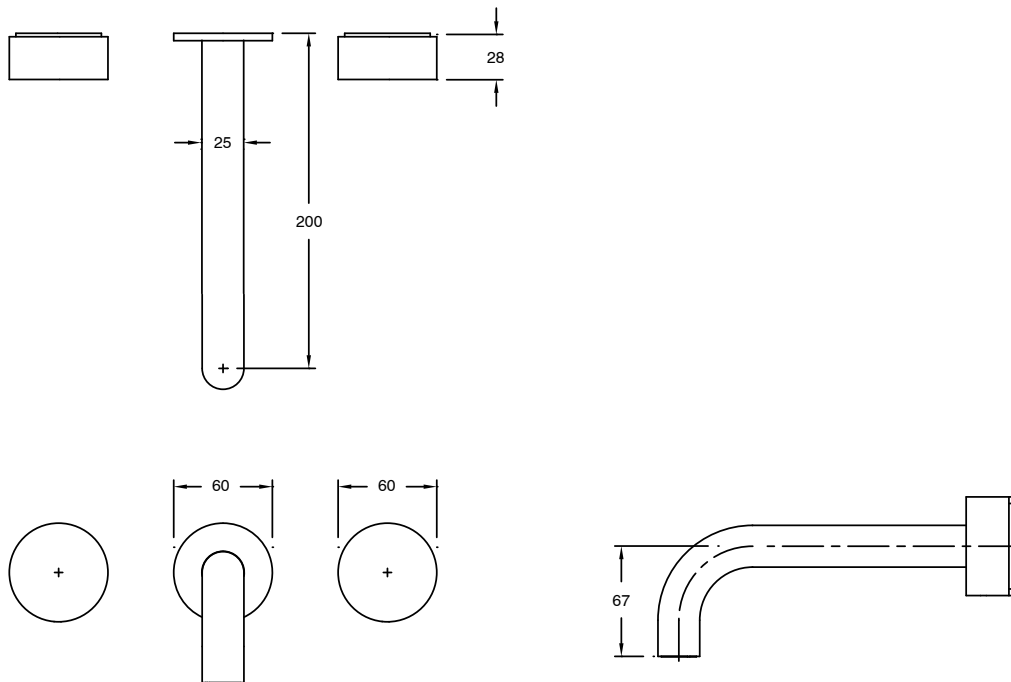

SUSSEX

Sussex Pure Bath Set 200mm with Diamond Textured Handles Brushed Gunmetal

2224620

SPECIFICATIONS

Recommended Use	Residential;Commercial
Colour Finish	Brushed Gunmetal
Primary Material	DR Brass
Recommended Pressure Range	150 - 500 kPa as per AS3500
Max Continuous Working Temperature (deg C)	65
Min Continuous Working Temperature (deg C)	1

WARRANTY

Residential Use (Years)	40
Commercial Use (Years)	10

Please refer to Sussex Warranty page for full Terms and Conditions

Dimensions are nominal measurements only.

CLEANING RECOMMENDATIONS:

We recommend the use of soapy water or approved cleaners. This product should not be cleaned with abrasive materials. Damage caused by any improper treatment is not covered by the product warranty. Refer to Warranty Conditions

Disclaimer: Products in this specification manual must by regulation be installed by licensed and registered trade people. The manufacturer/distributor reserves the right to vary specifications or delete models from their range without prior notification. Dimensions are nominal measurements only. Dimensions and set-outs listed are correct at time of publication however the manufacturer/distributor takes no responsibility for printing errors.

Published 09/04/2026

To see the complete Sussex range go to www.reece.com.au